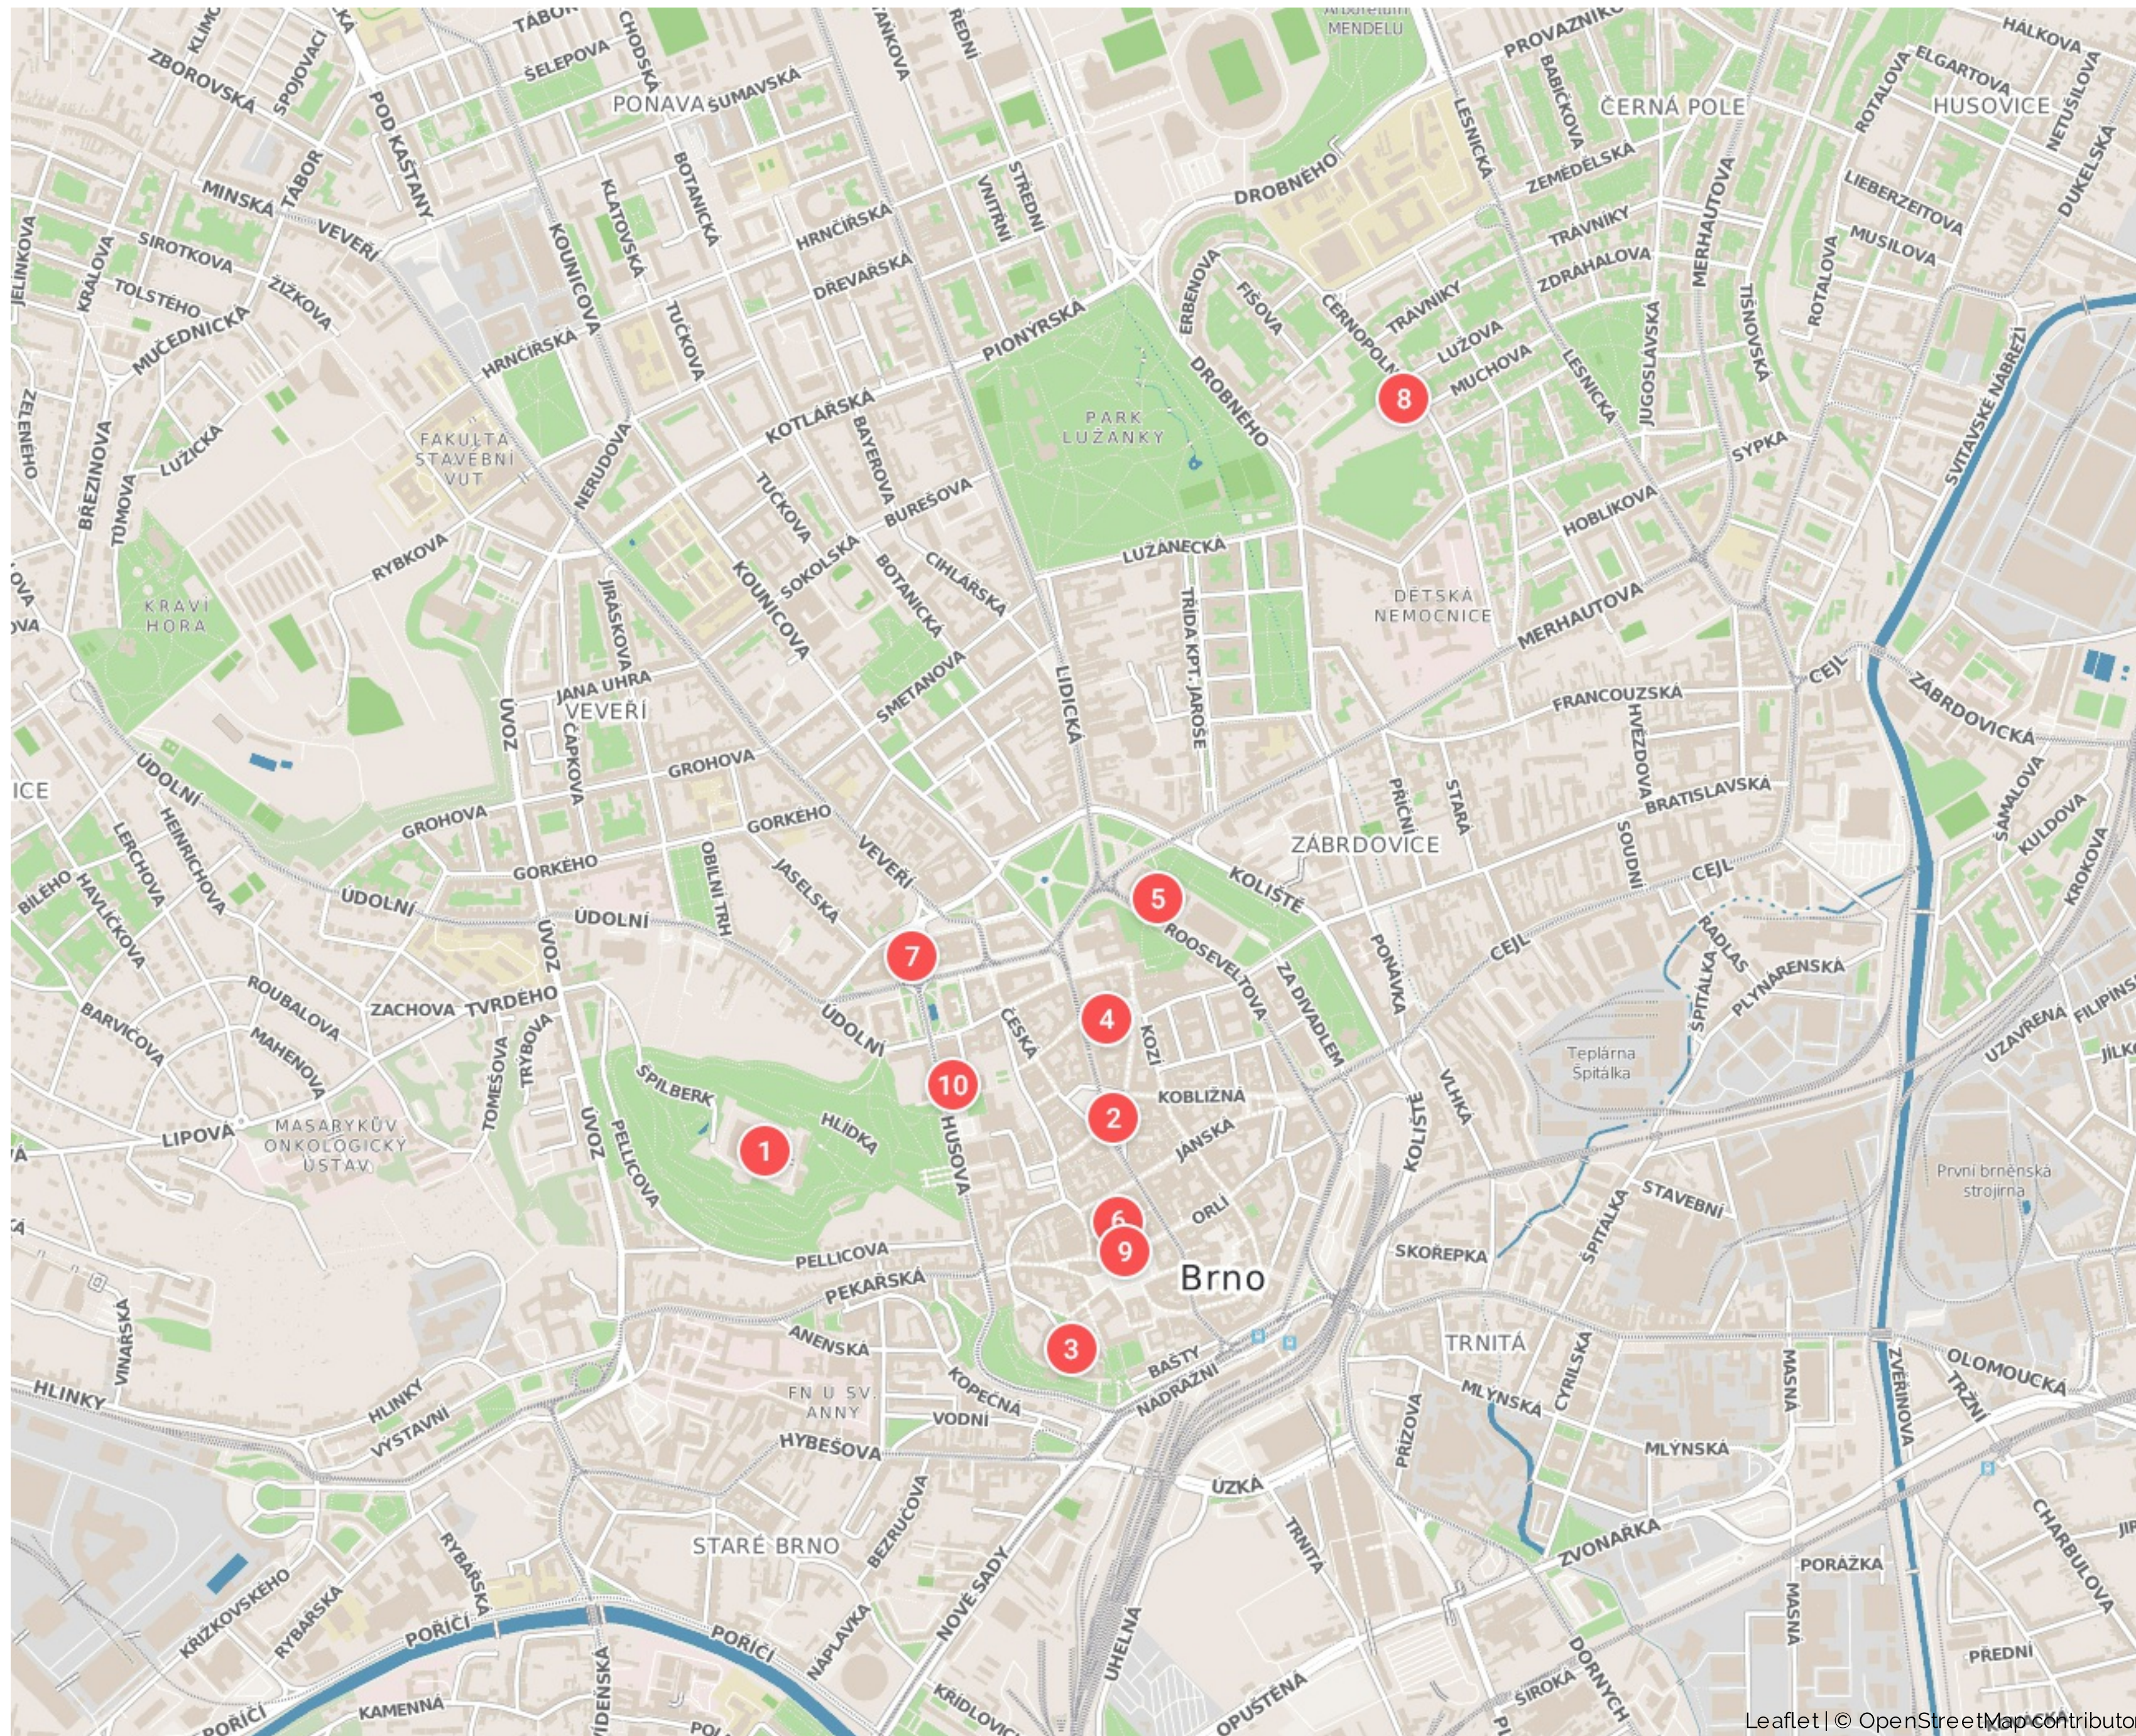

## Brno

- 1.
- 2.
- 3.
- 4.
5. Janacek Park
6. Old Town Hall, Brno
- 7.
- 8.
9. Labyrinth under Vegetable Market
10. Moravian Gallery

Sygyic Travel Planner