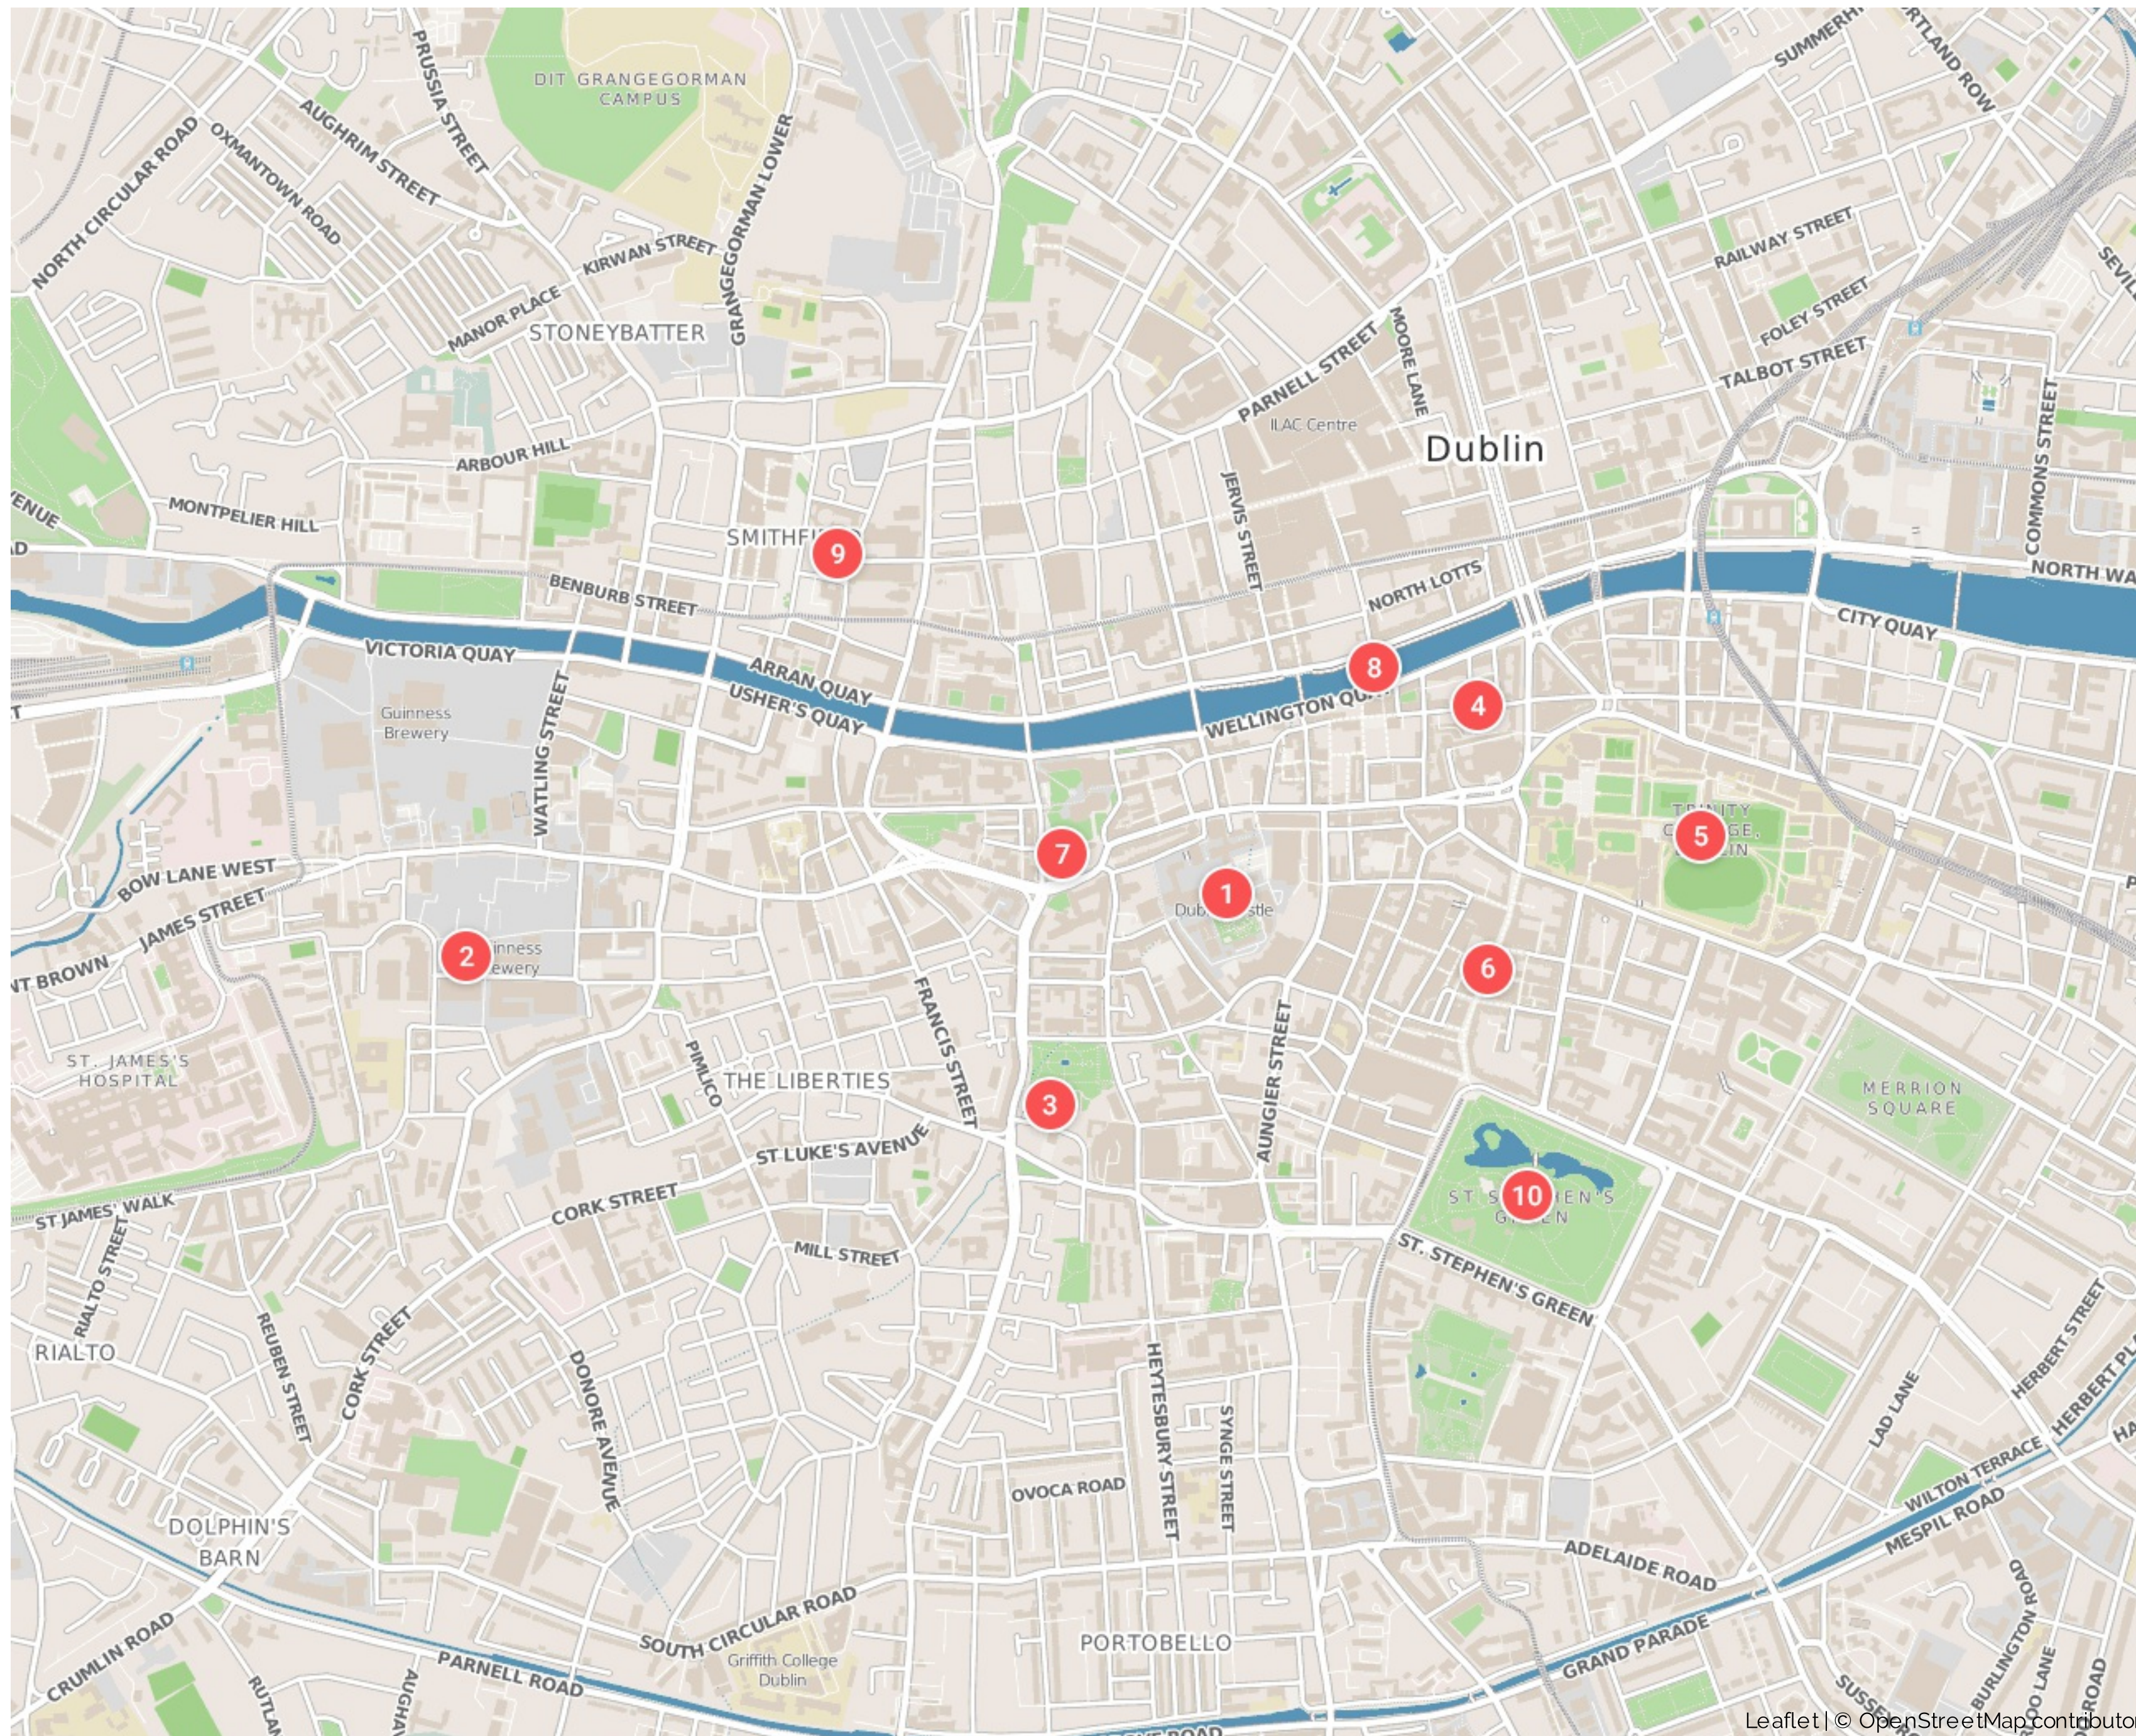

Dublin

Dublin, İrlanda

1. Dublin Kalesi
2. Guinness Storehouse
3. St. Patrick's Cathedral
4. Temple Bar
5. Trinity College, Dublin
6. Grafton Caddesi
7. Christ Church Cathedral
8. Ha'penny bridge
9. Old Jameson İçki Fabrikası
10. St. Stephen's Green Parkı

Syctic Travel Planner