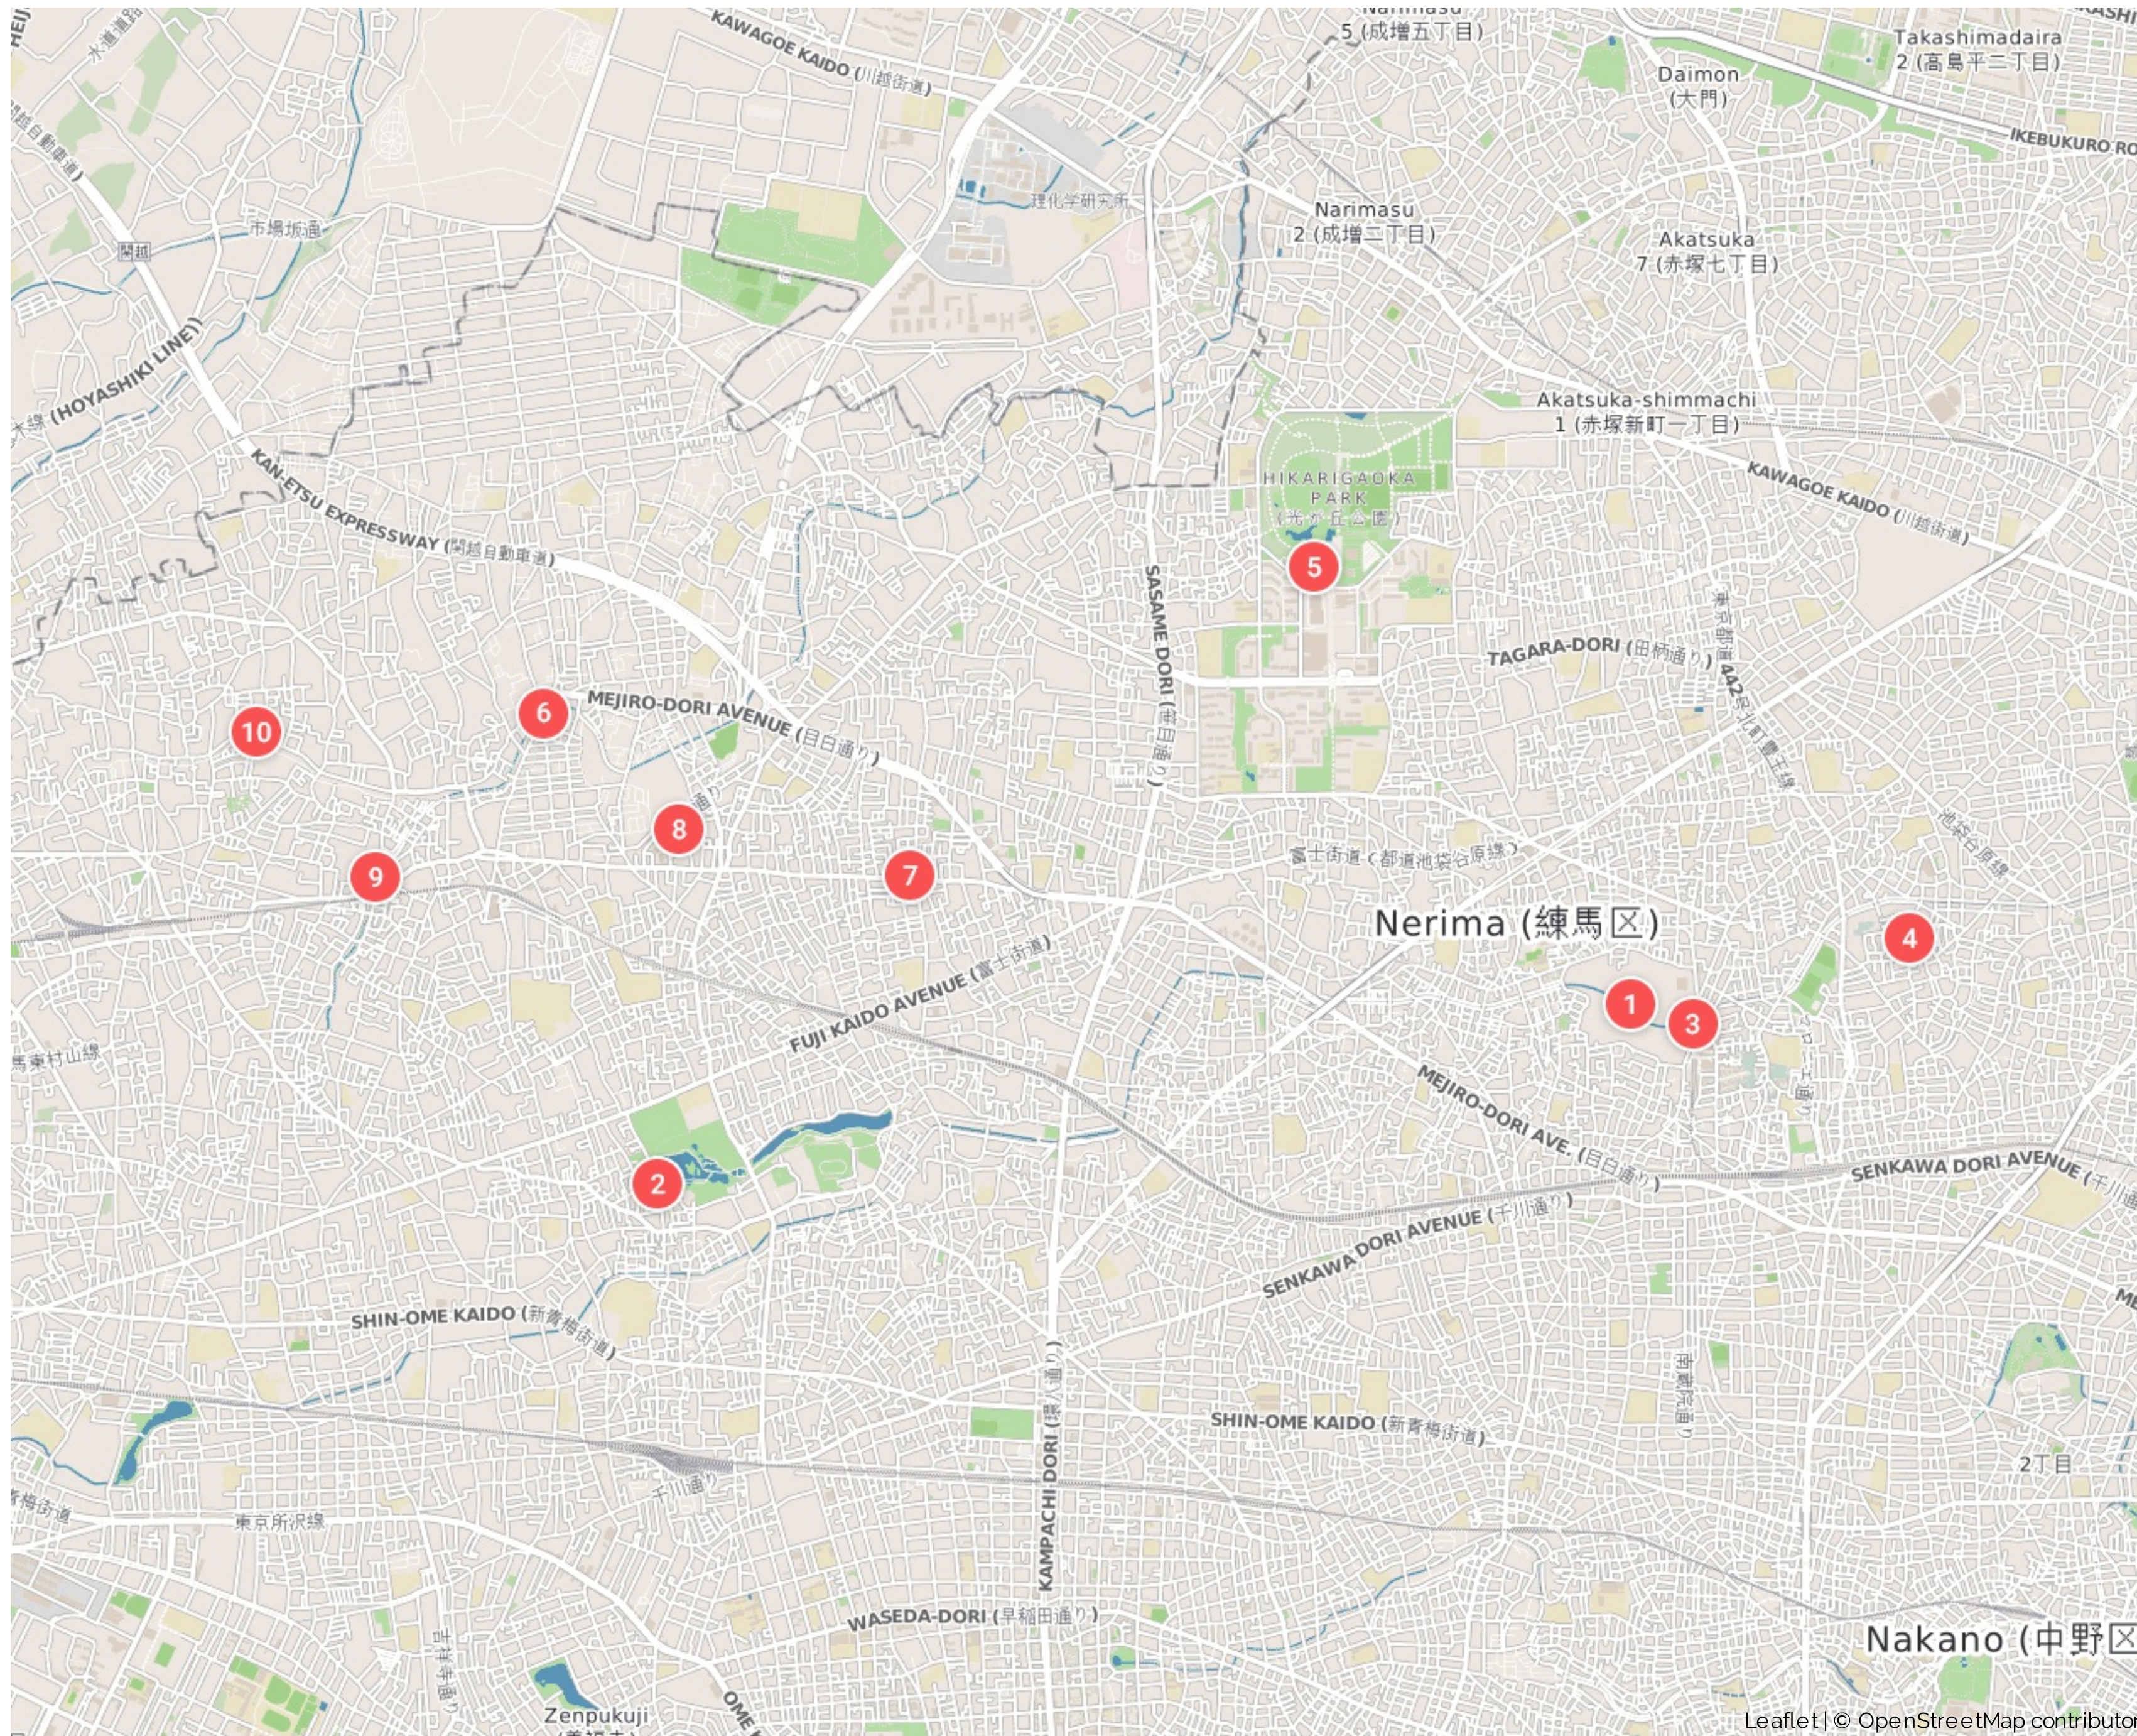

### Nerima

Japão

1. Toshimaen
2. Shakujii Park
3. Niwa no Yu
4. Shou dachisoba shan chan
5. Toilets
6. Au
7. 7-Eleven
8. Dotorukohishoppu
9. 7-Eleven
10. 7-Eleven

Syctic Travel Planner