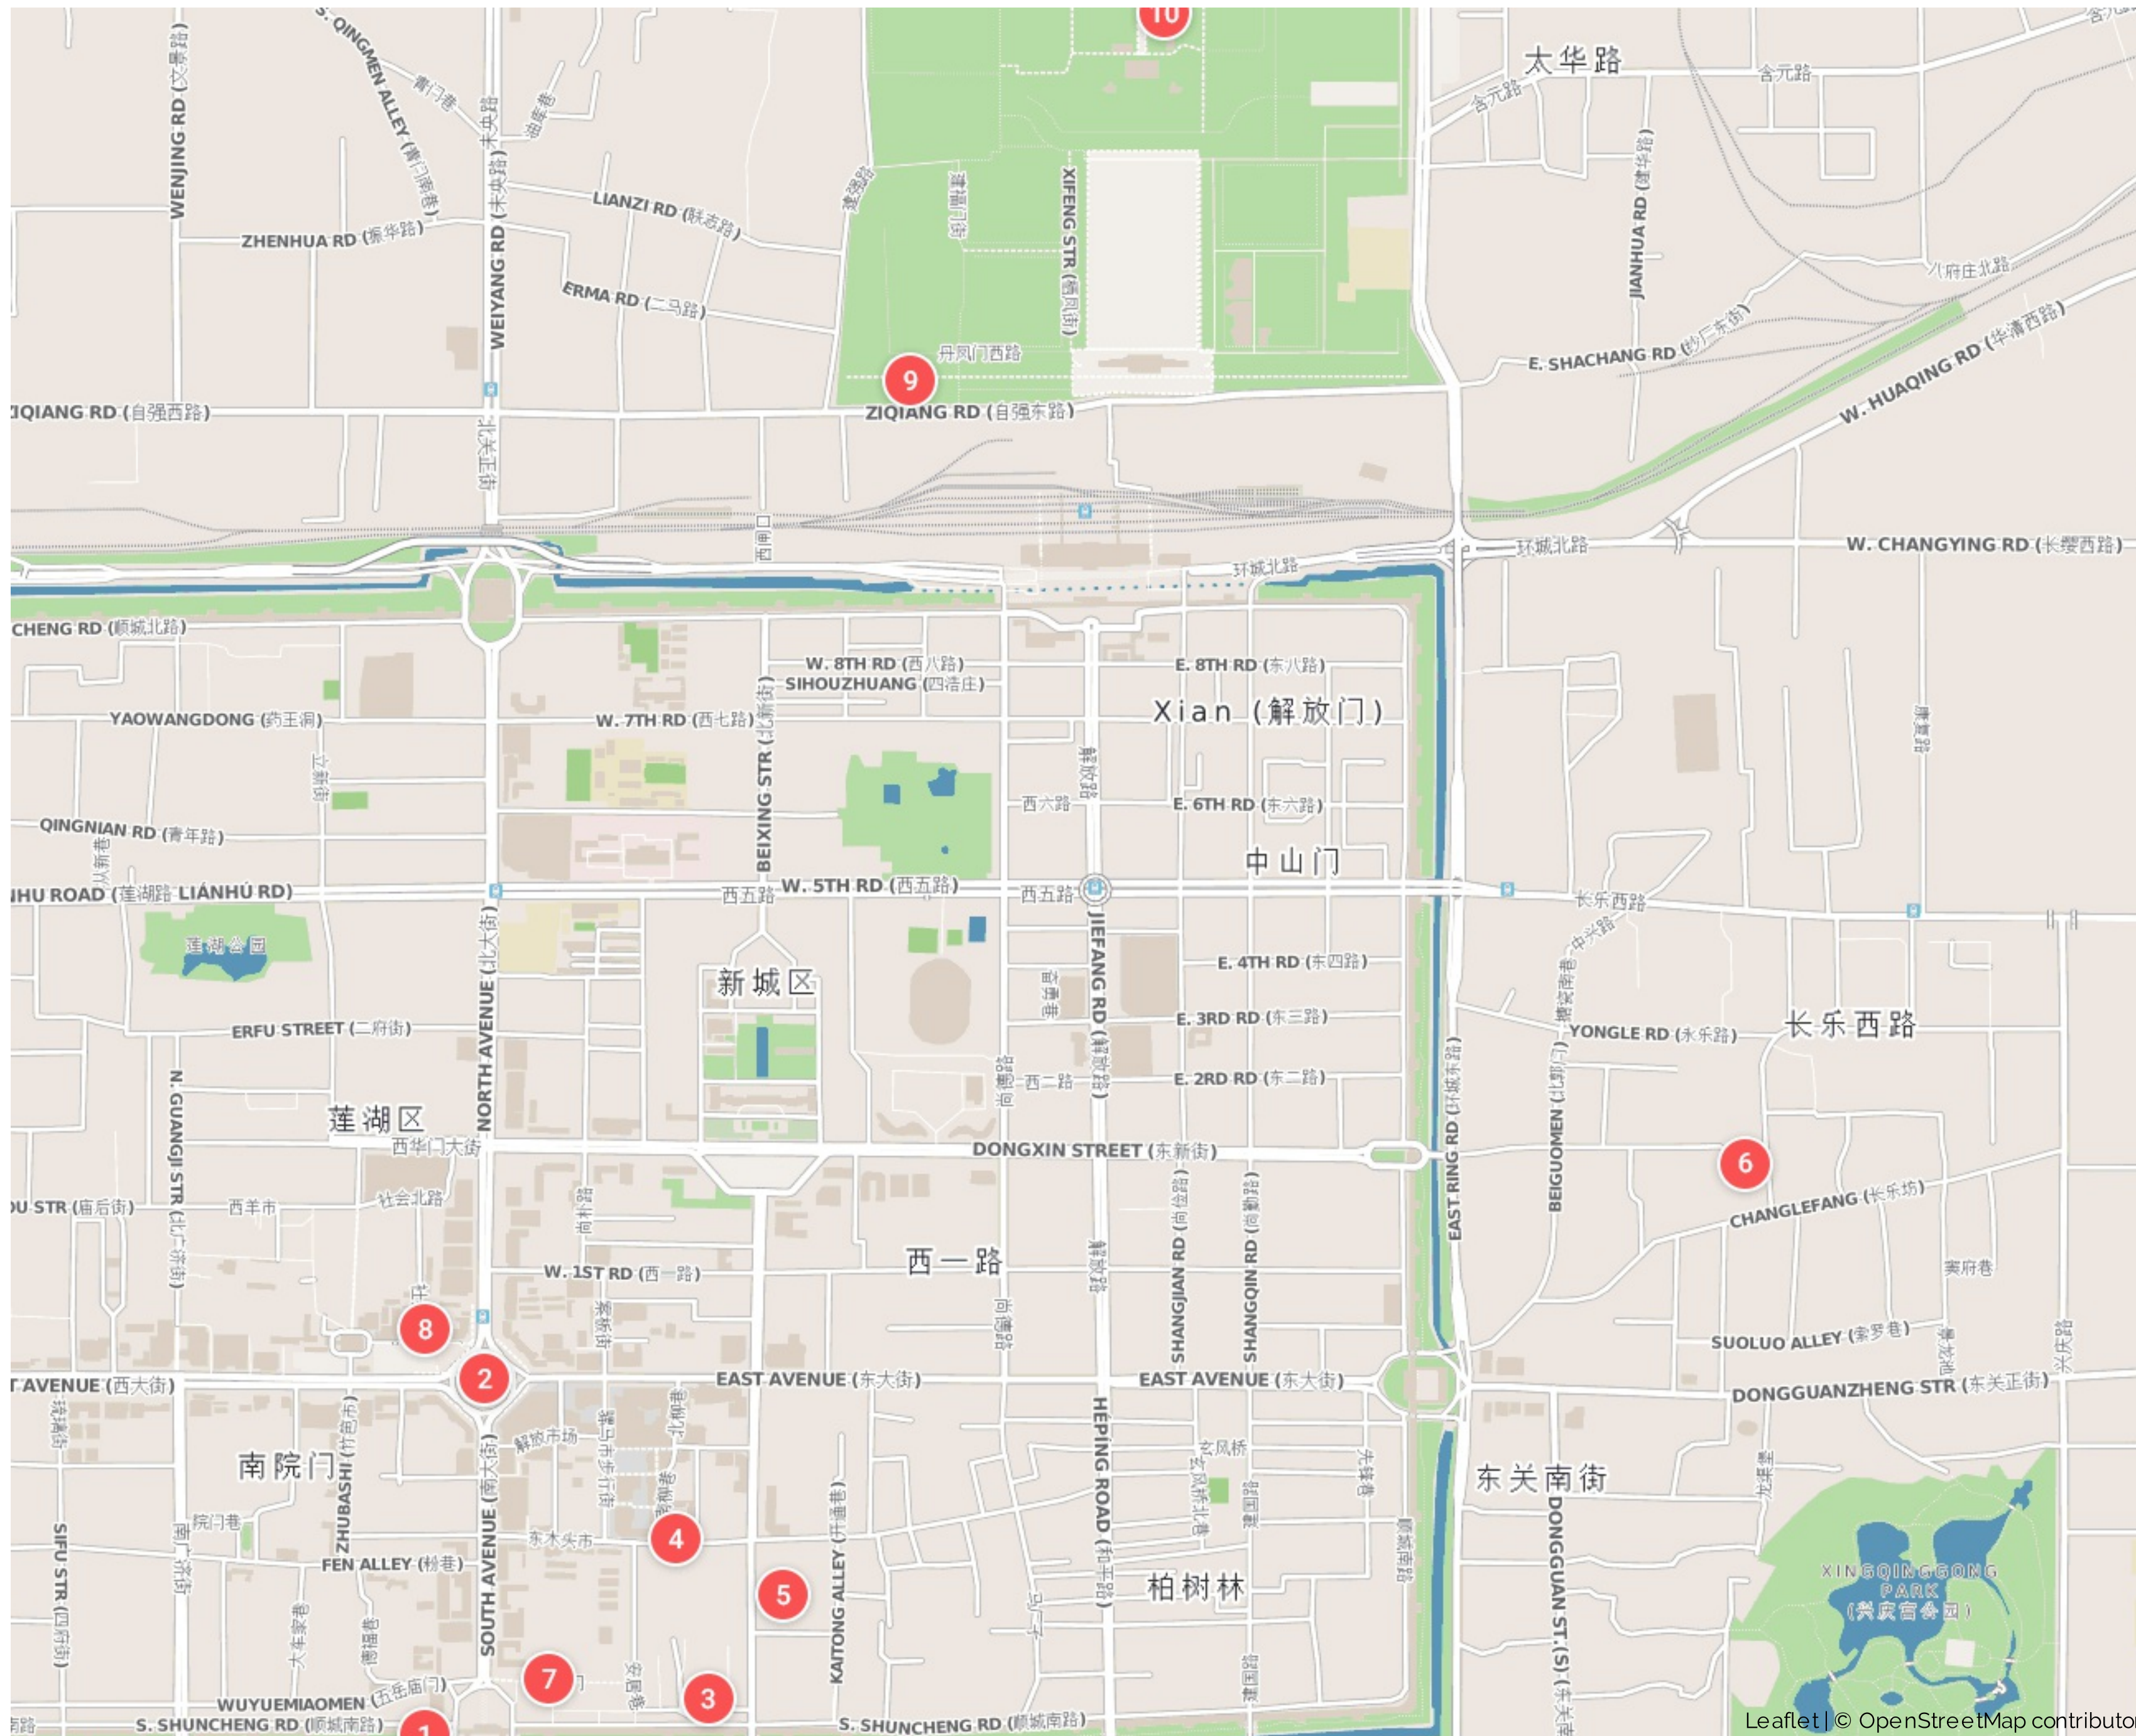

Shaanxi Province, China

1. City Walls
2. Bell Tower of Xi'an
3. Stele Forest
4. Qin Yu Rou Jia Mo
5. Wolong Temple
6. Temple of the Eight Immortals
7. Shuyuan Alley
8. De Fa Chang
9. Calligraphy Museum
10. Daming Palace Heritage Museum

Syctic Travel Planner