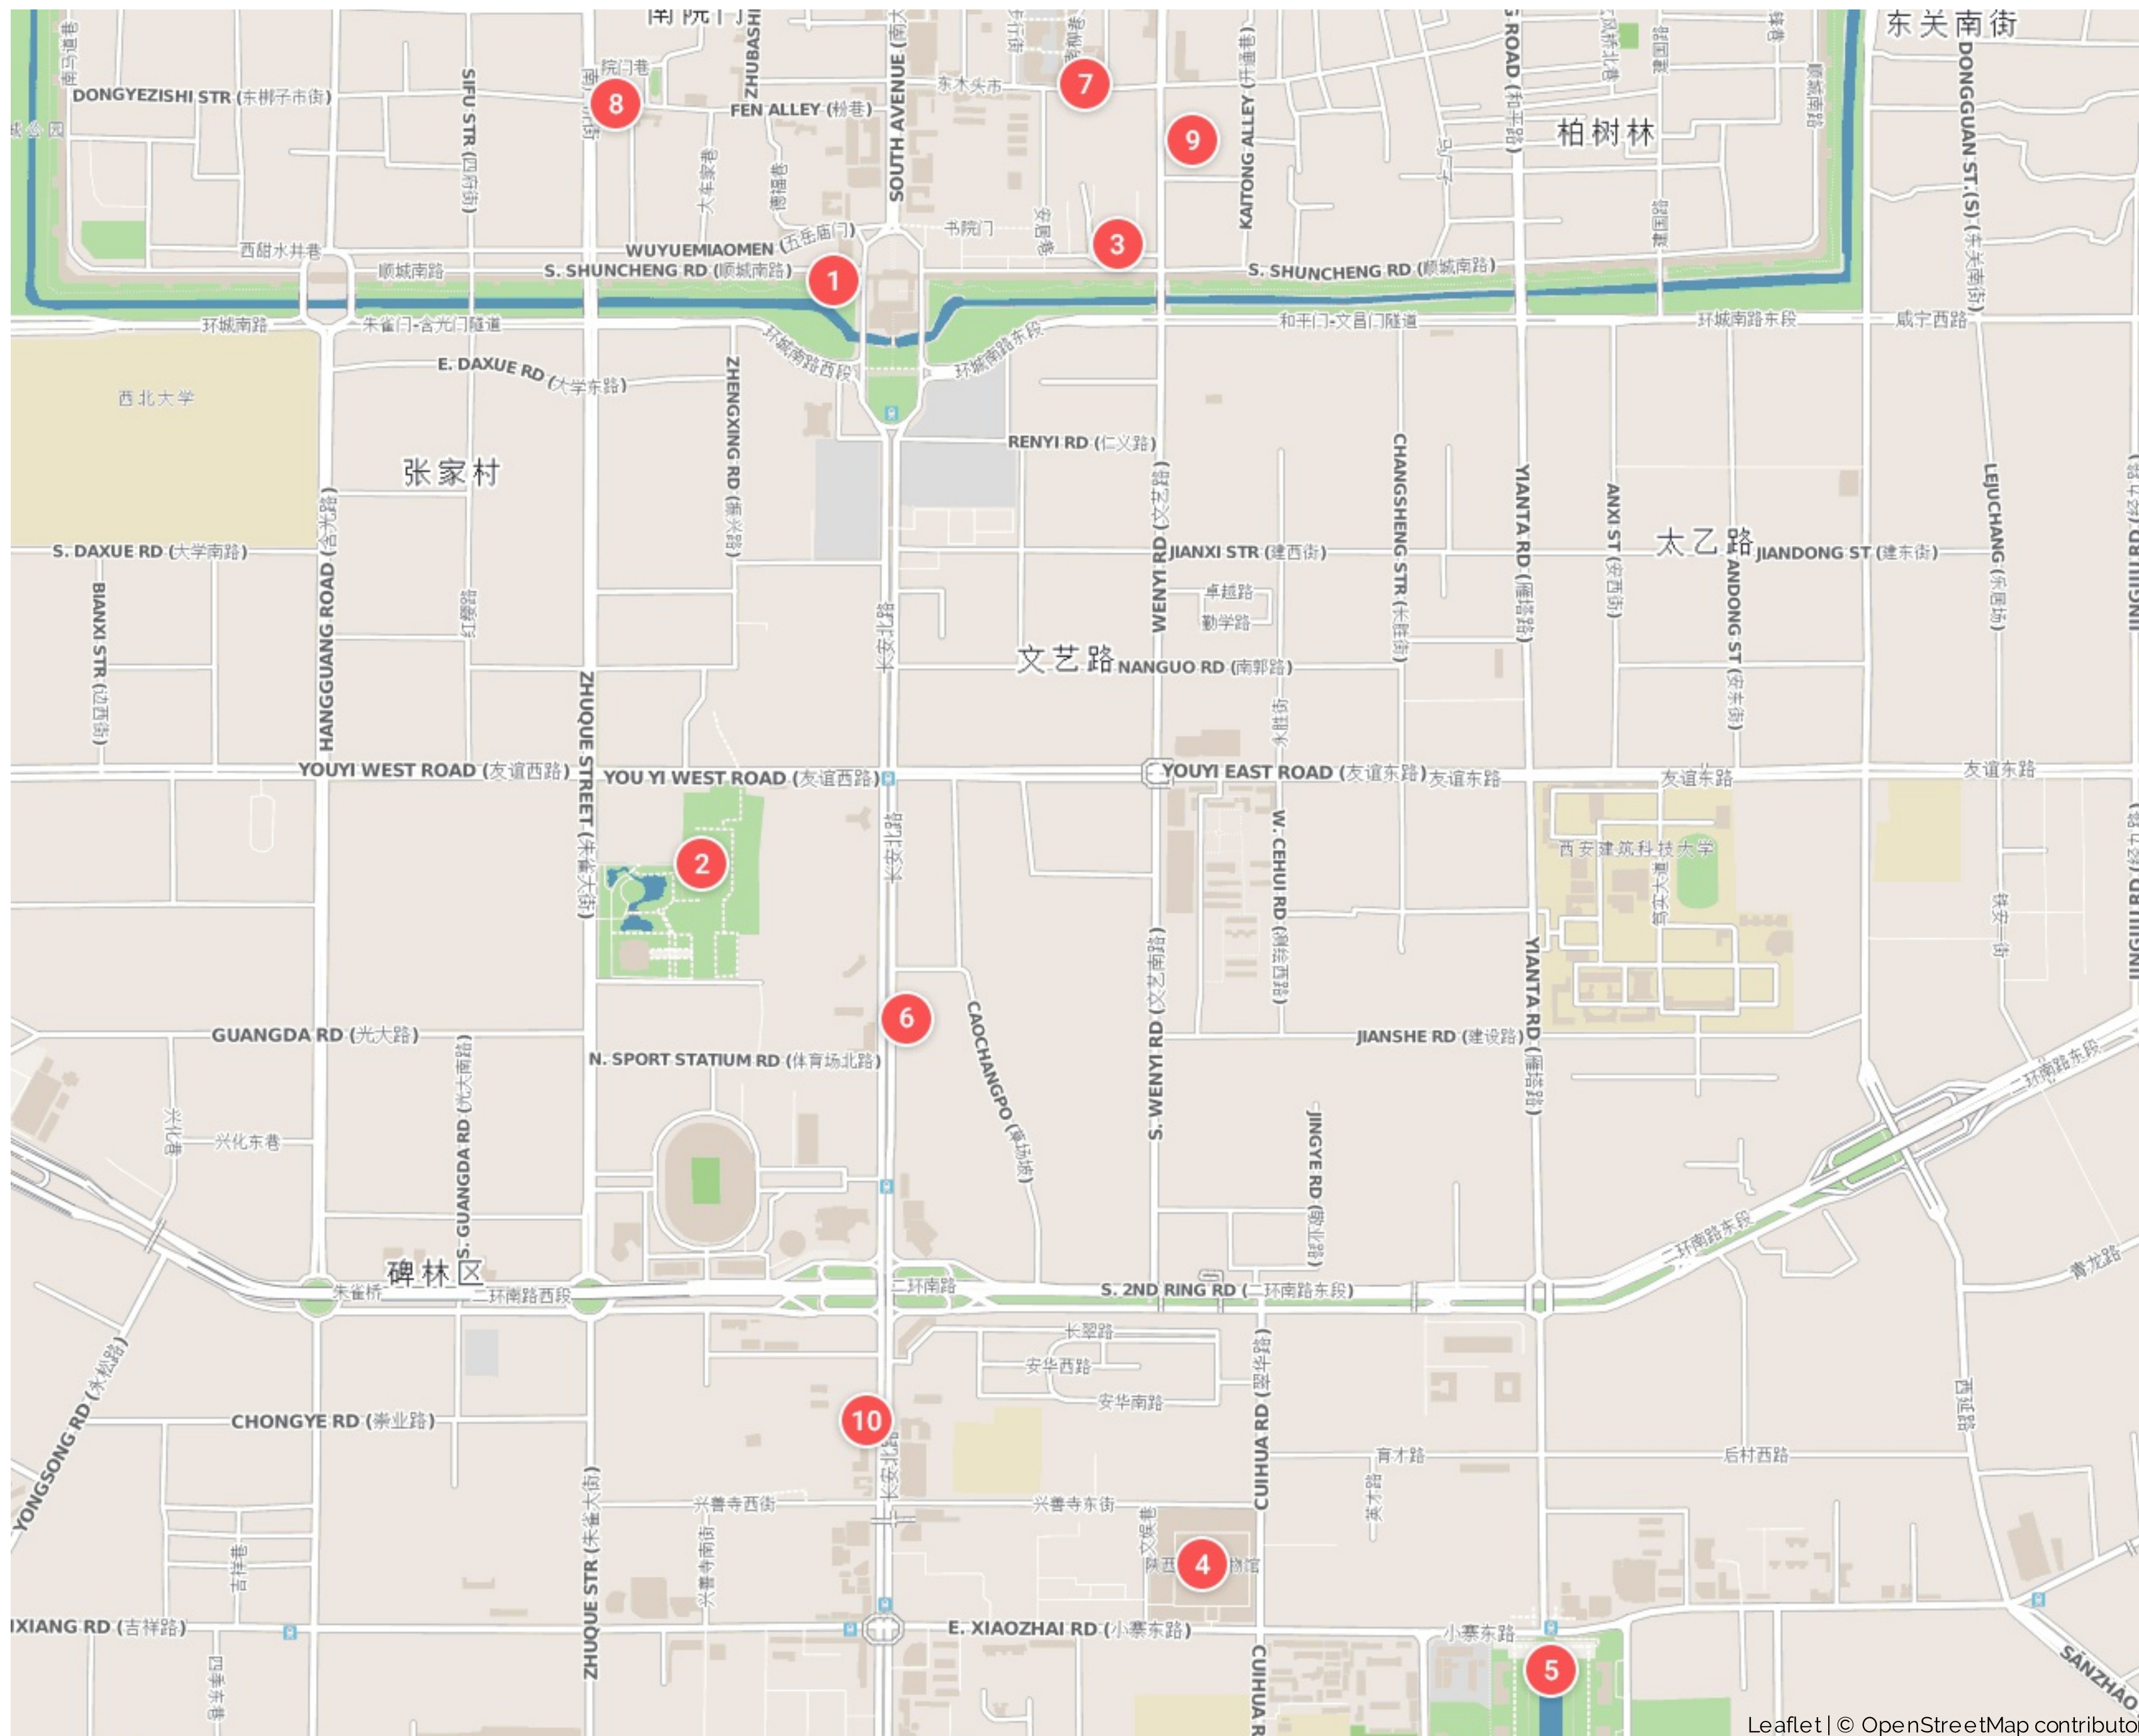

Shaanxi Province, China

1. City Walls
2. Small Wild Goose Pagoda
3. Stele Forest
4. Shaanxi History Museum
5. Musical Fountain Show
6. Tang Dynasty Show
7. Qin Yu Rou Jia Mo
8. Calligraphy Street
9. Wolong Temple
10. Baihui Market

Syctic Travel Planner