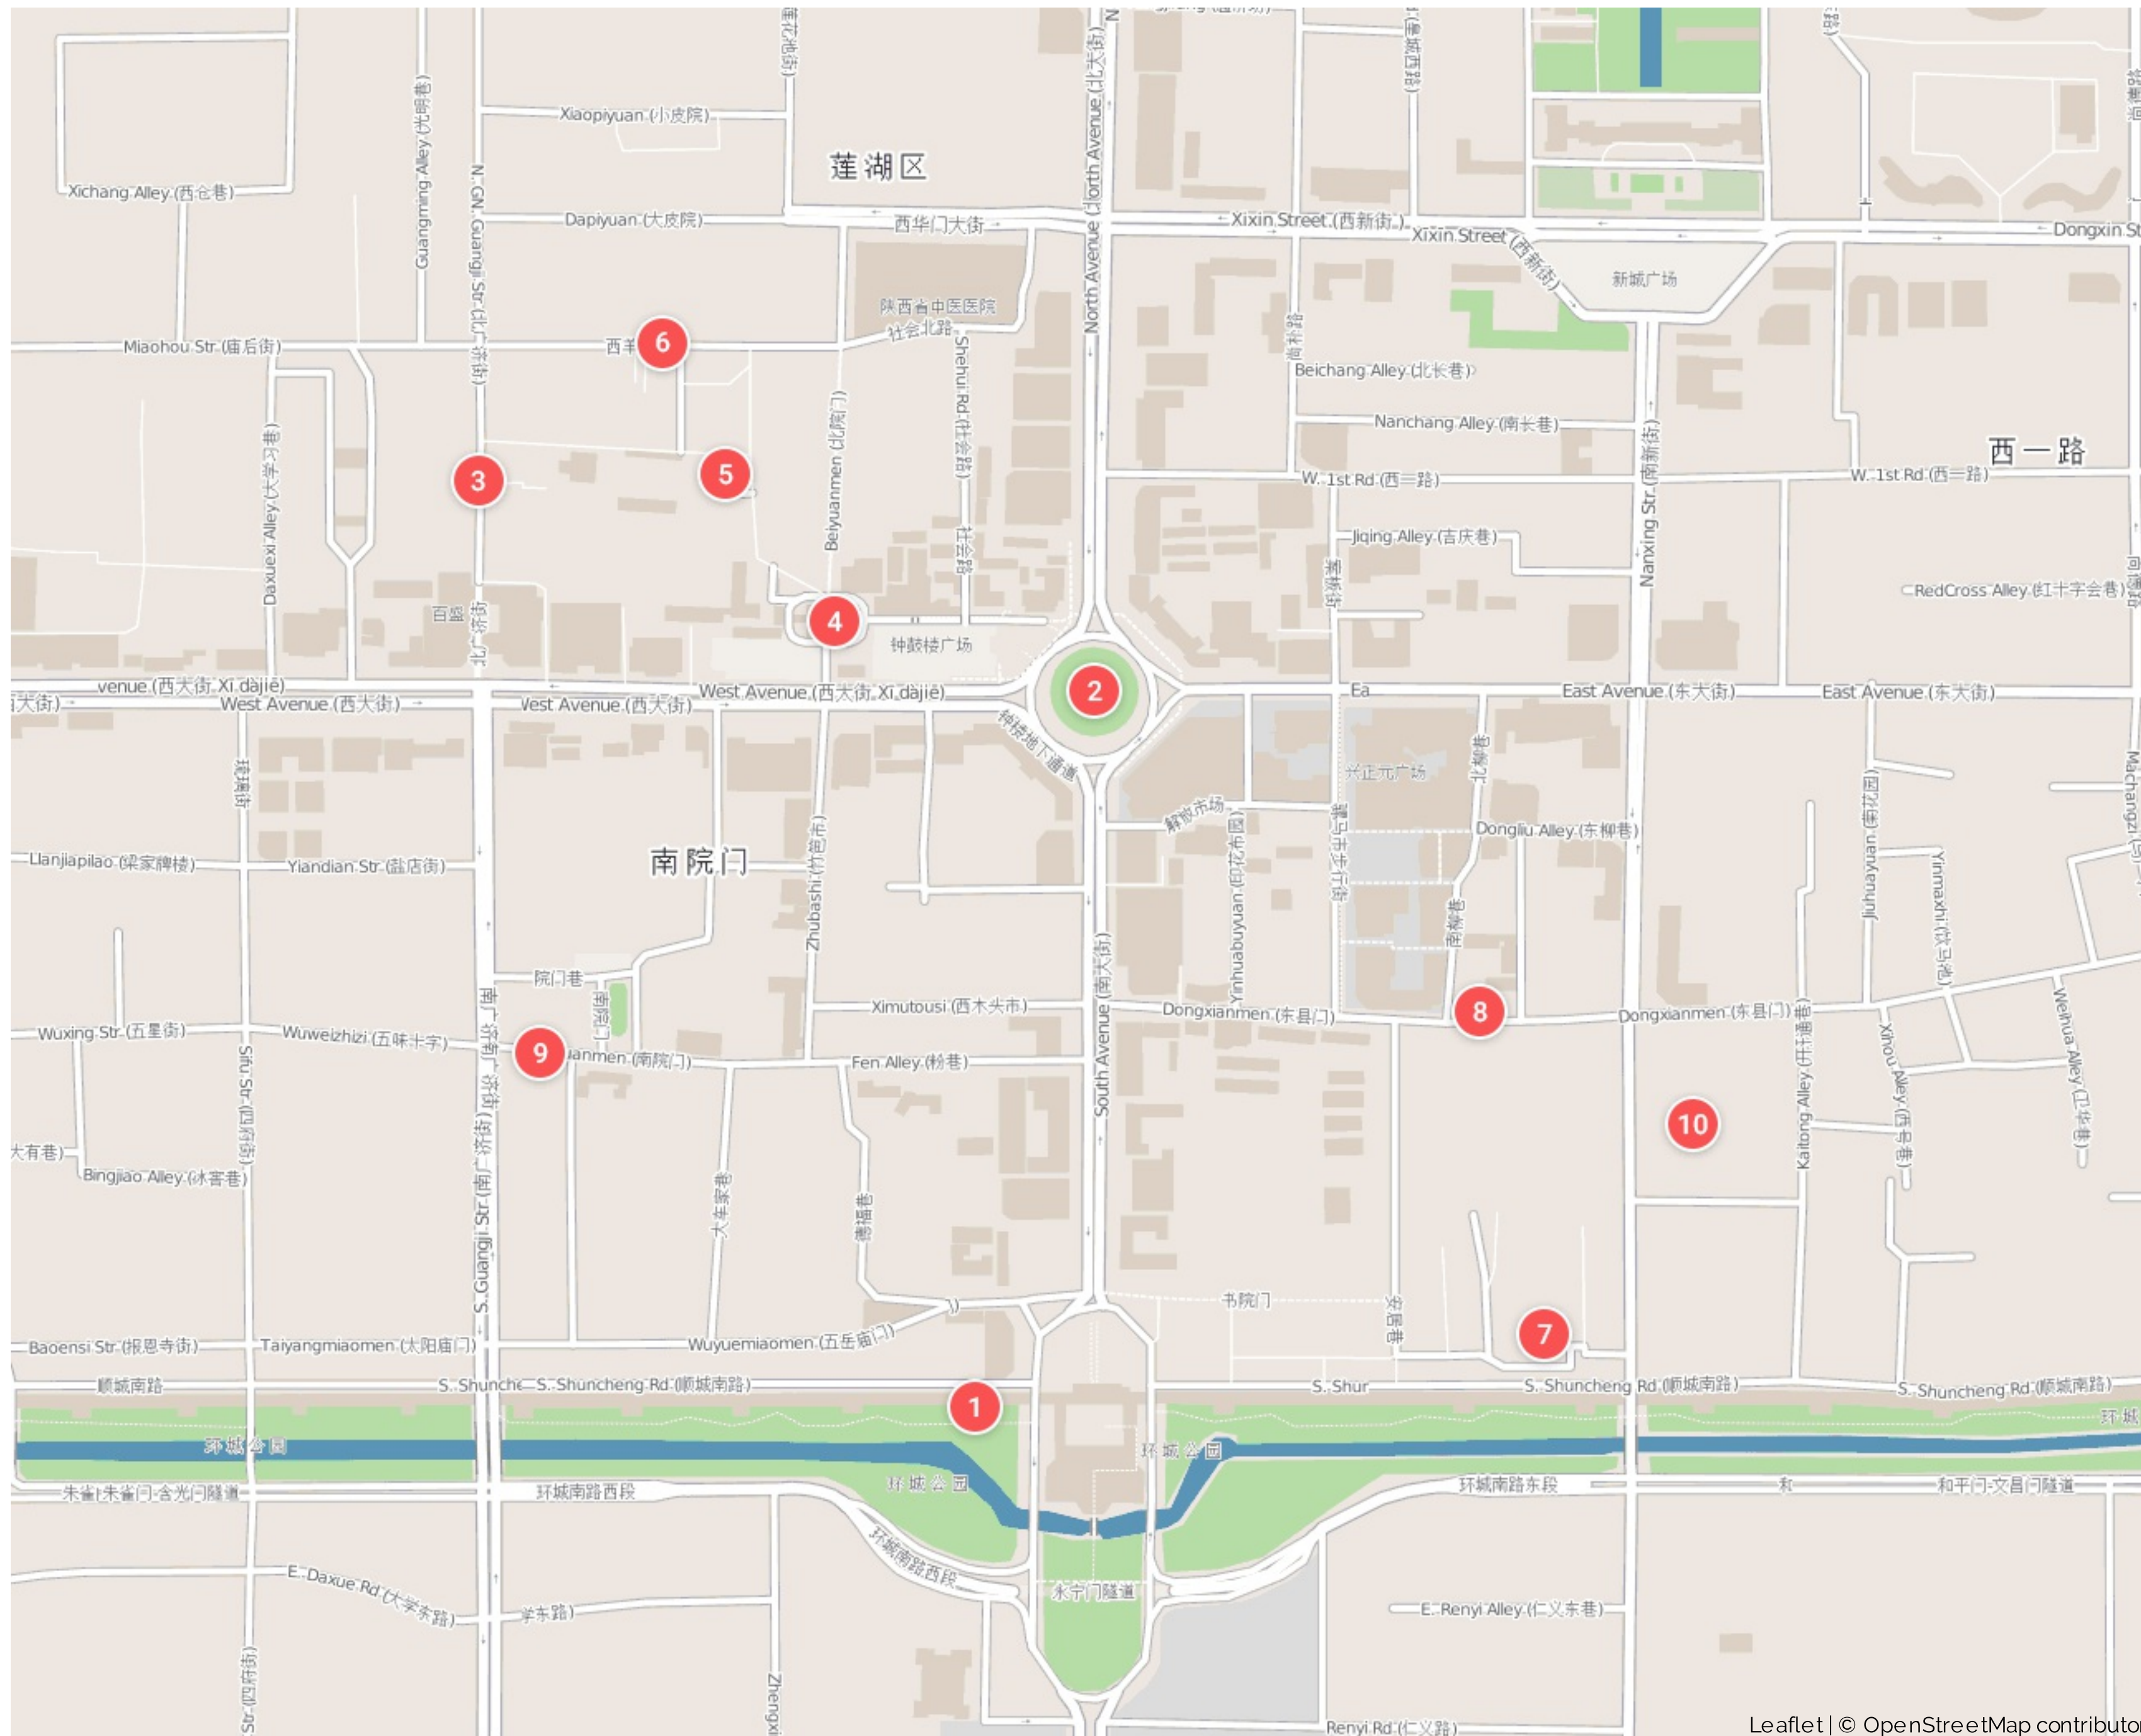

Shaanxi Province, China

1. City Walls
2. Bell Tower of Xi'an
3. Muslim Quarter
4. Xi'an Drum Tower Museum
5. Great Mosque
6. Xiyang Shi
7. Stele Forest
8. Qin Yu Rou Jia Mo
9. Calligraphy Street
10. Wolong Temple

Sygyic Travel Planner