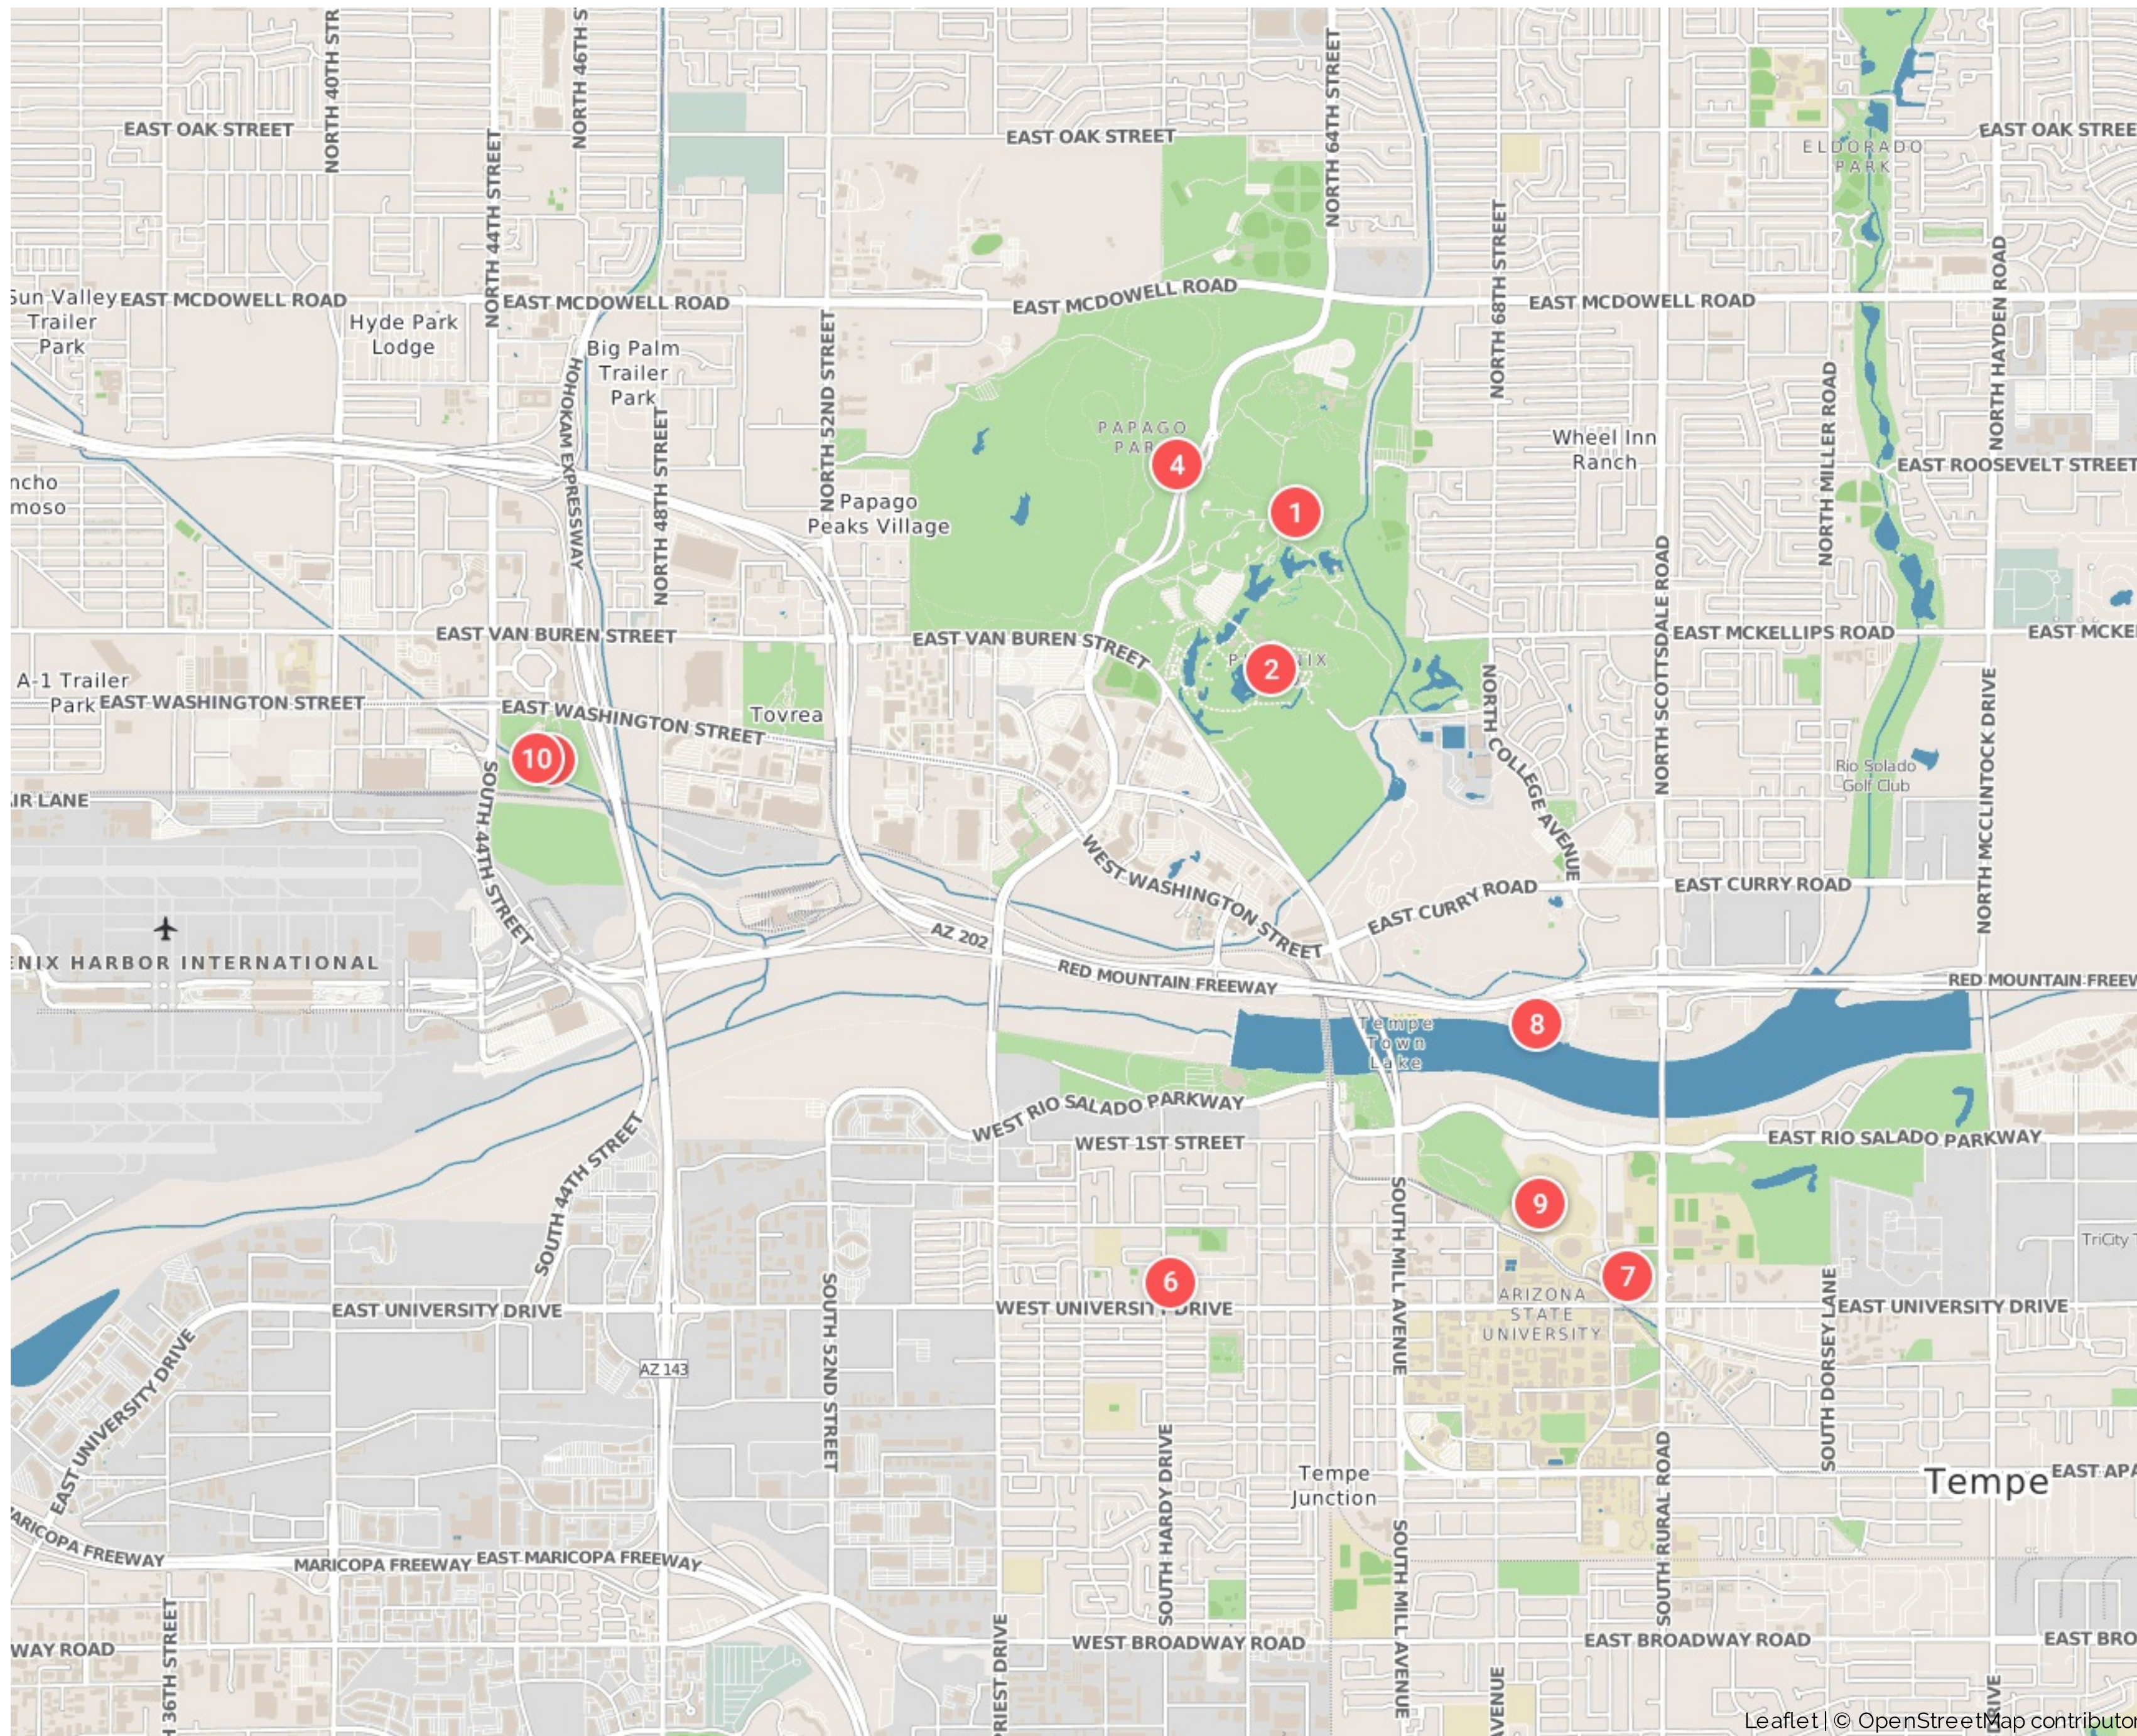

## Tempe Junction

Arizona, USA

1. Hole in the Rock
2. Phoenix Zoo
3. Pueblo Grande
4. Papago Park
5. Sun Devil Stadium Tempe
6. Cornish Pasty Co.
7. Arizona State University
8. SRP Tempe Town Lake Marina
9. Sun Devil Stadium
10. Pueblo Grande Museum

Syctic Travel Planner