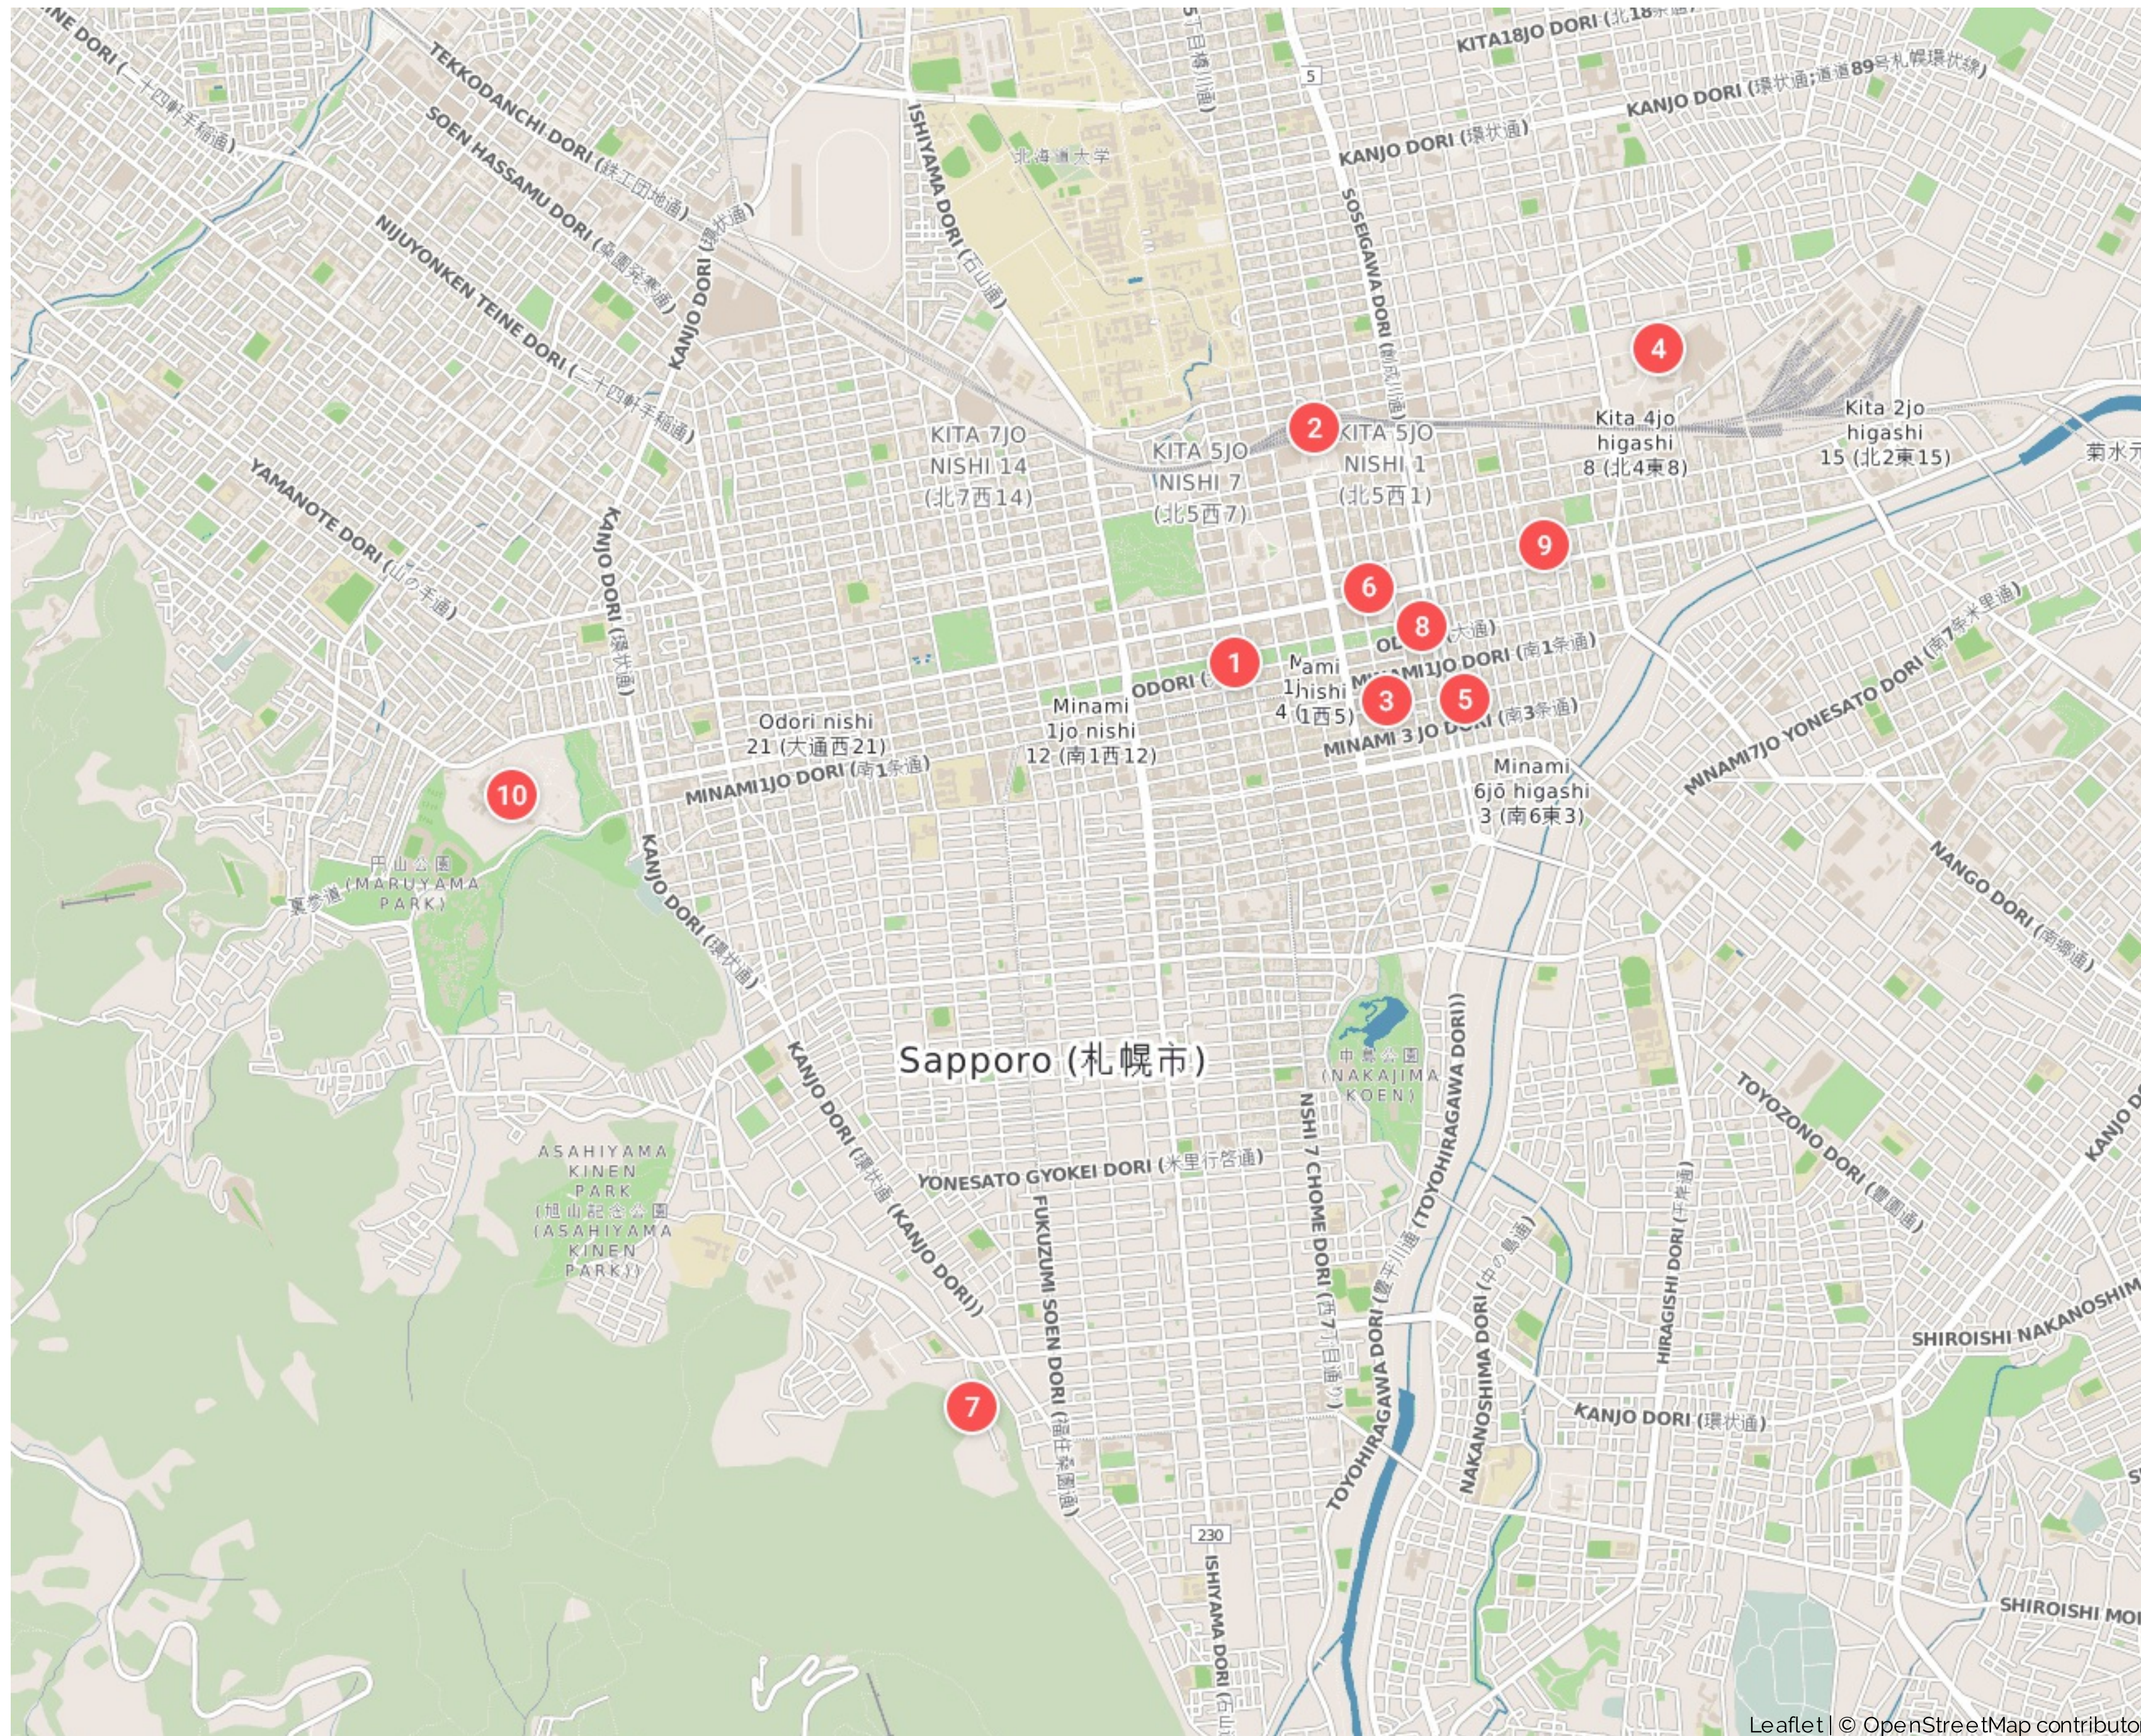

Sapporo

Sapporo, Japan

1. Odori Park
2. Sapporo Station
3. Tanukikoji Shopping Street
4. Sapporo Beer Museum
5. Nijo Ichiba
6. Sapporo Clock Tower
7. Mt. Moiwa Ropeway
8. Sapporo TV Tower
9. Sapporo Factory
10. Hokkaido Shrine

Syctic Travel Planner