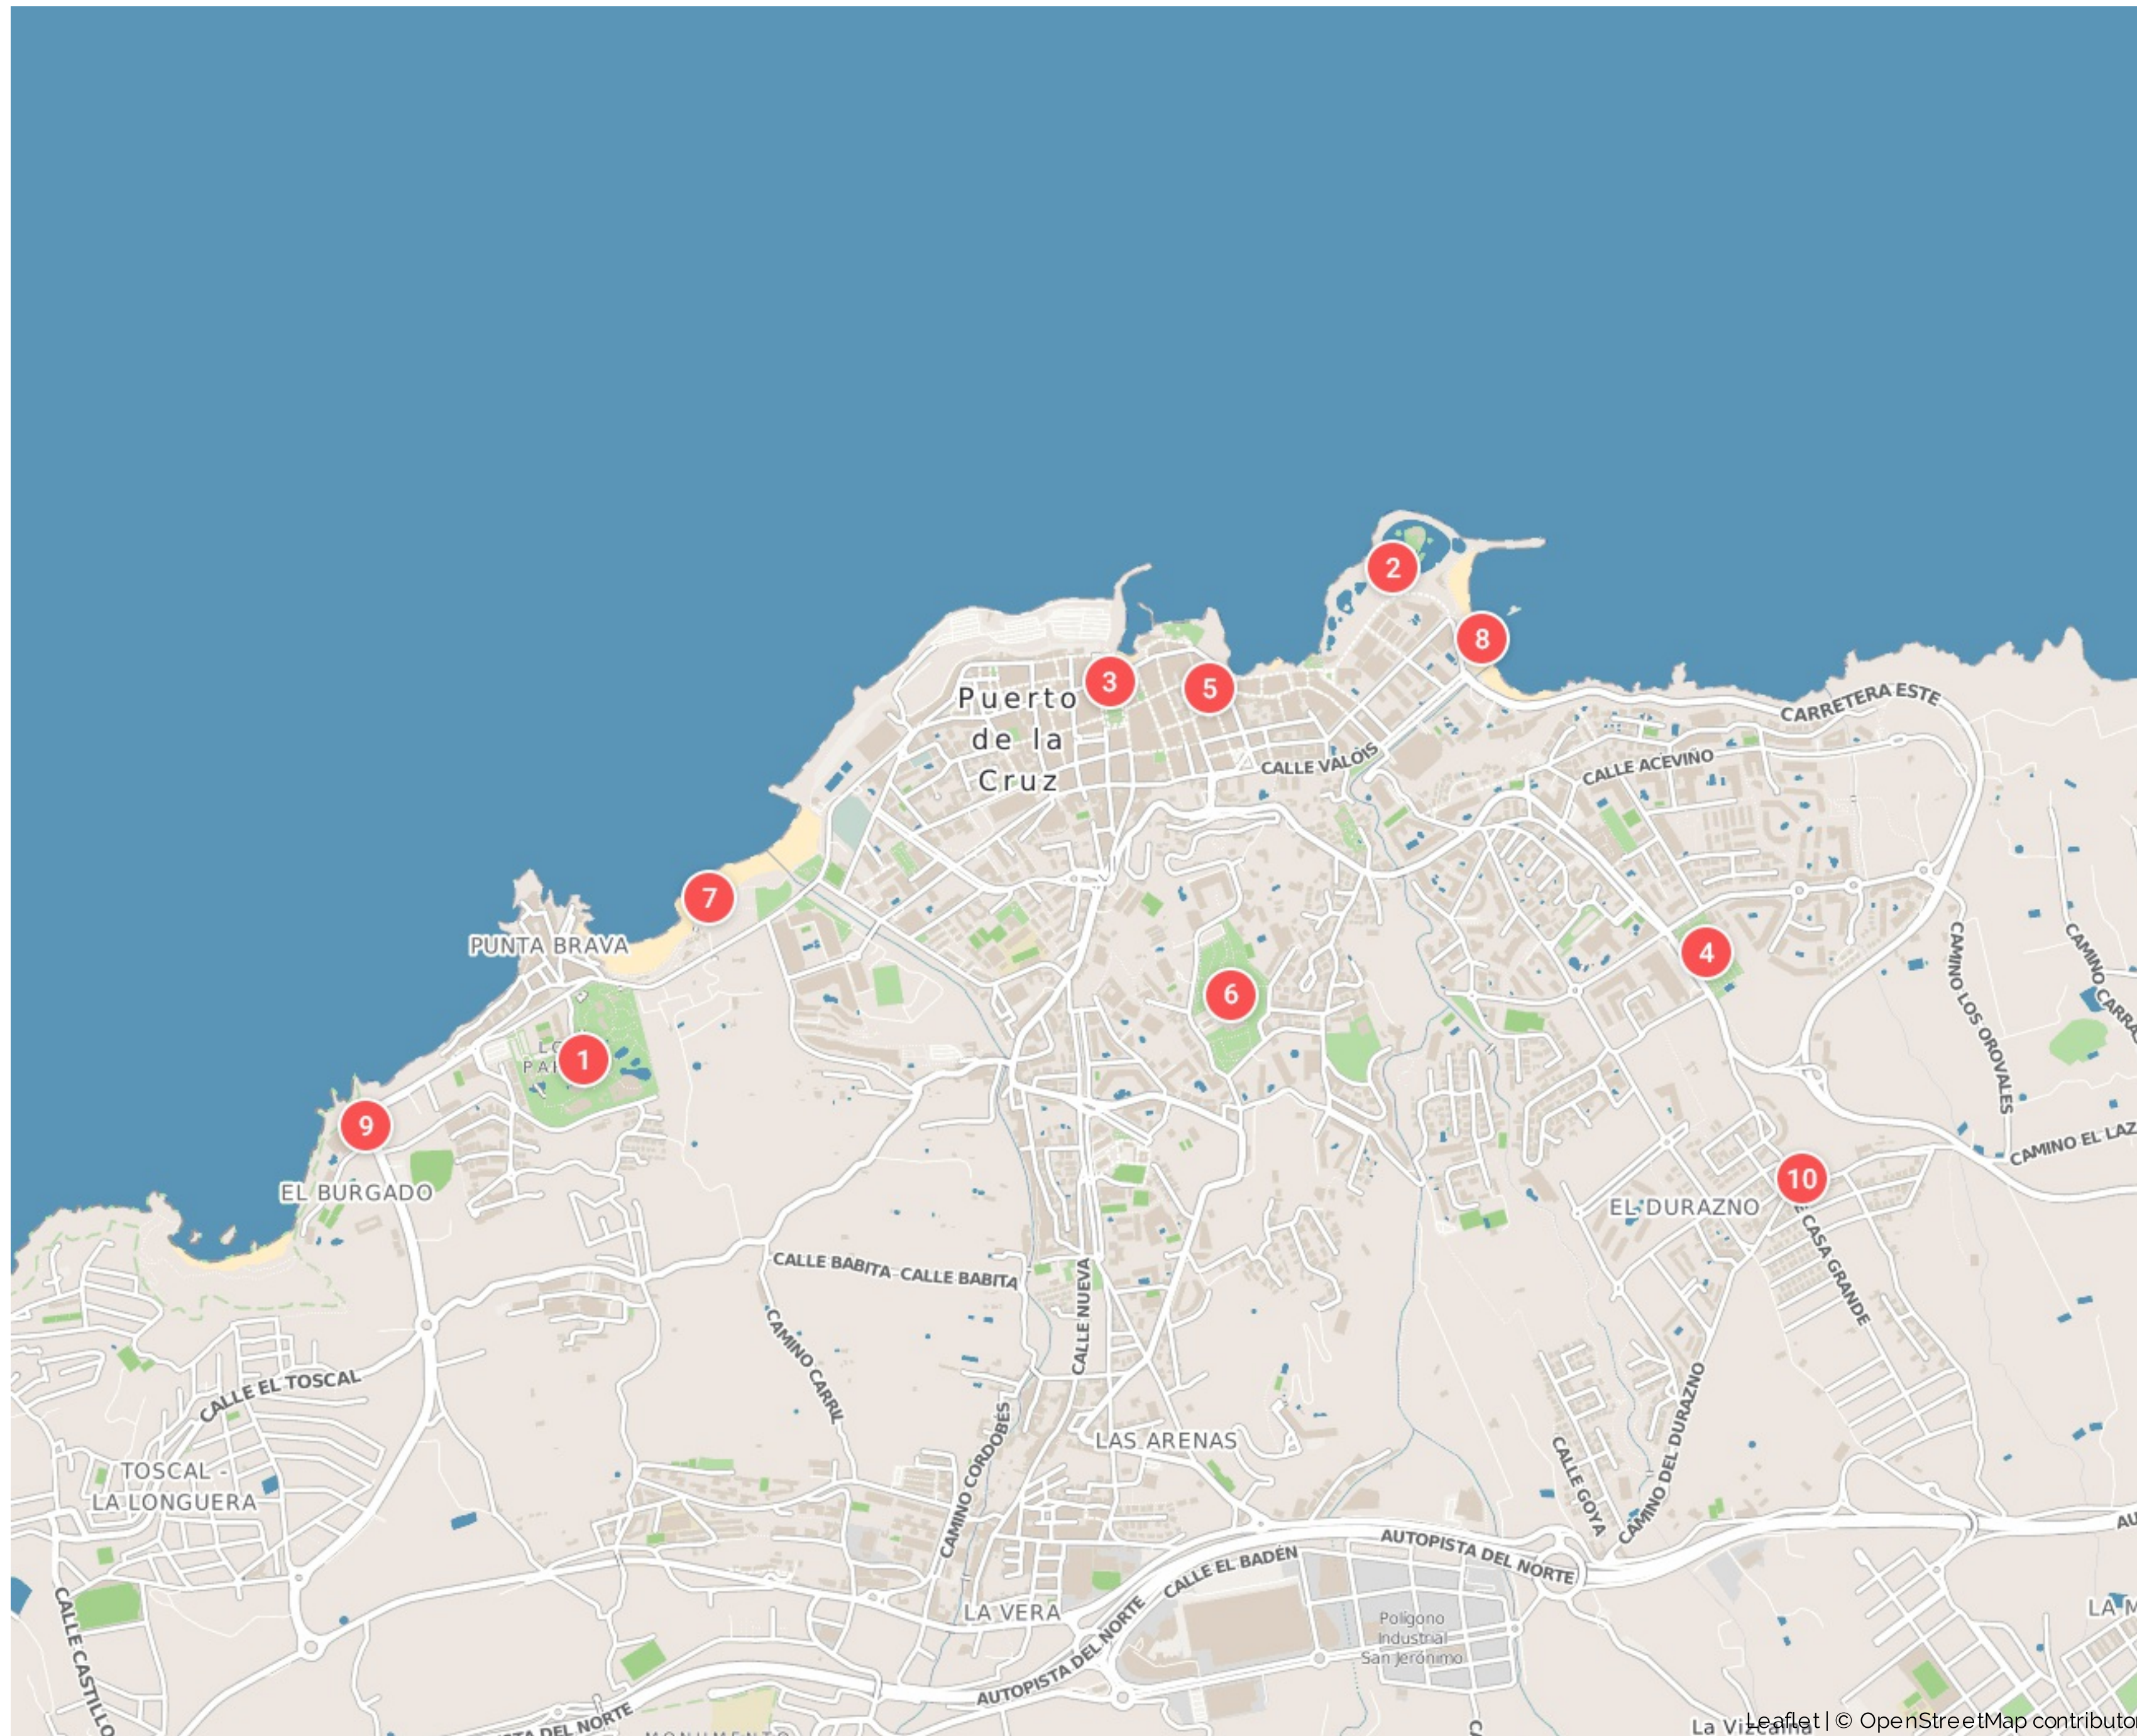

## Puerto de la Cruz

Canary Islands, Spain

1. Loro Park
2. Lake Martianez
3. Charco Square
4. Botanical Garden
5. Church of Our Lady of Peña de Francia
6. Parque Taoro
7. Playa Jardin
8. Playa Martiánez
9. Diving Center Atlantik
10. Abaco

Syctic Travel Planner