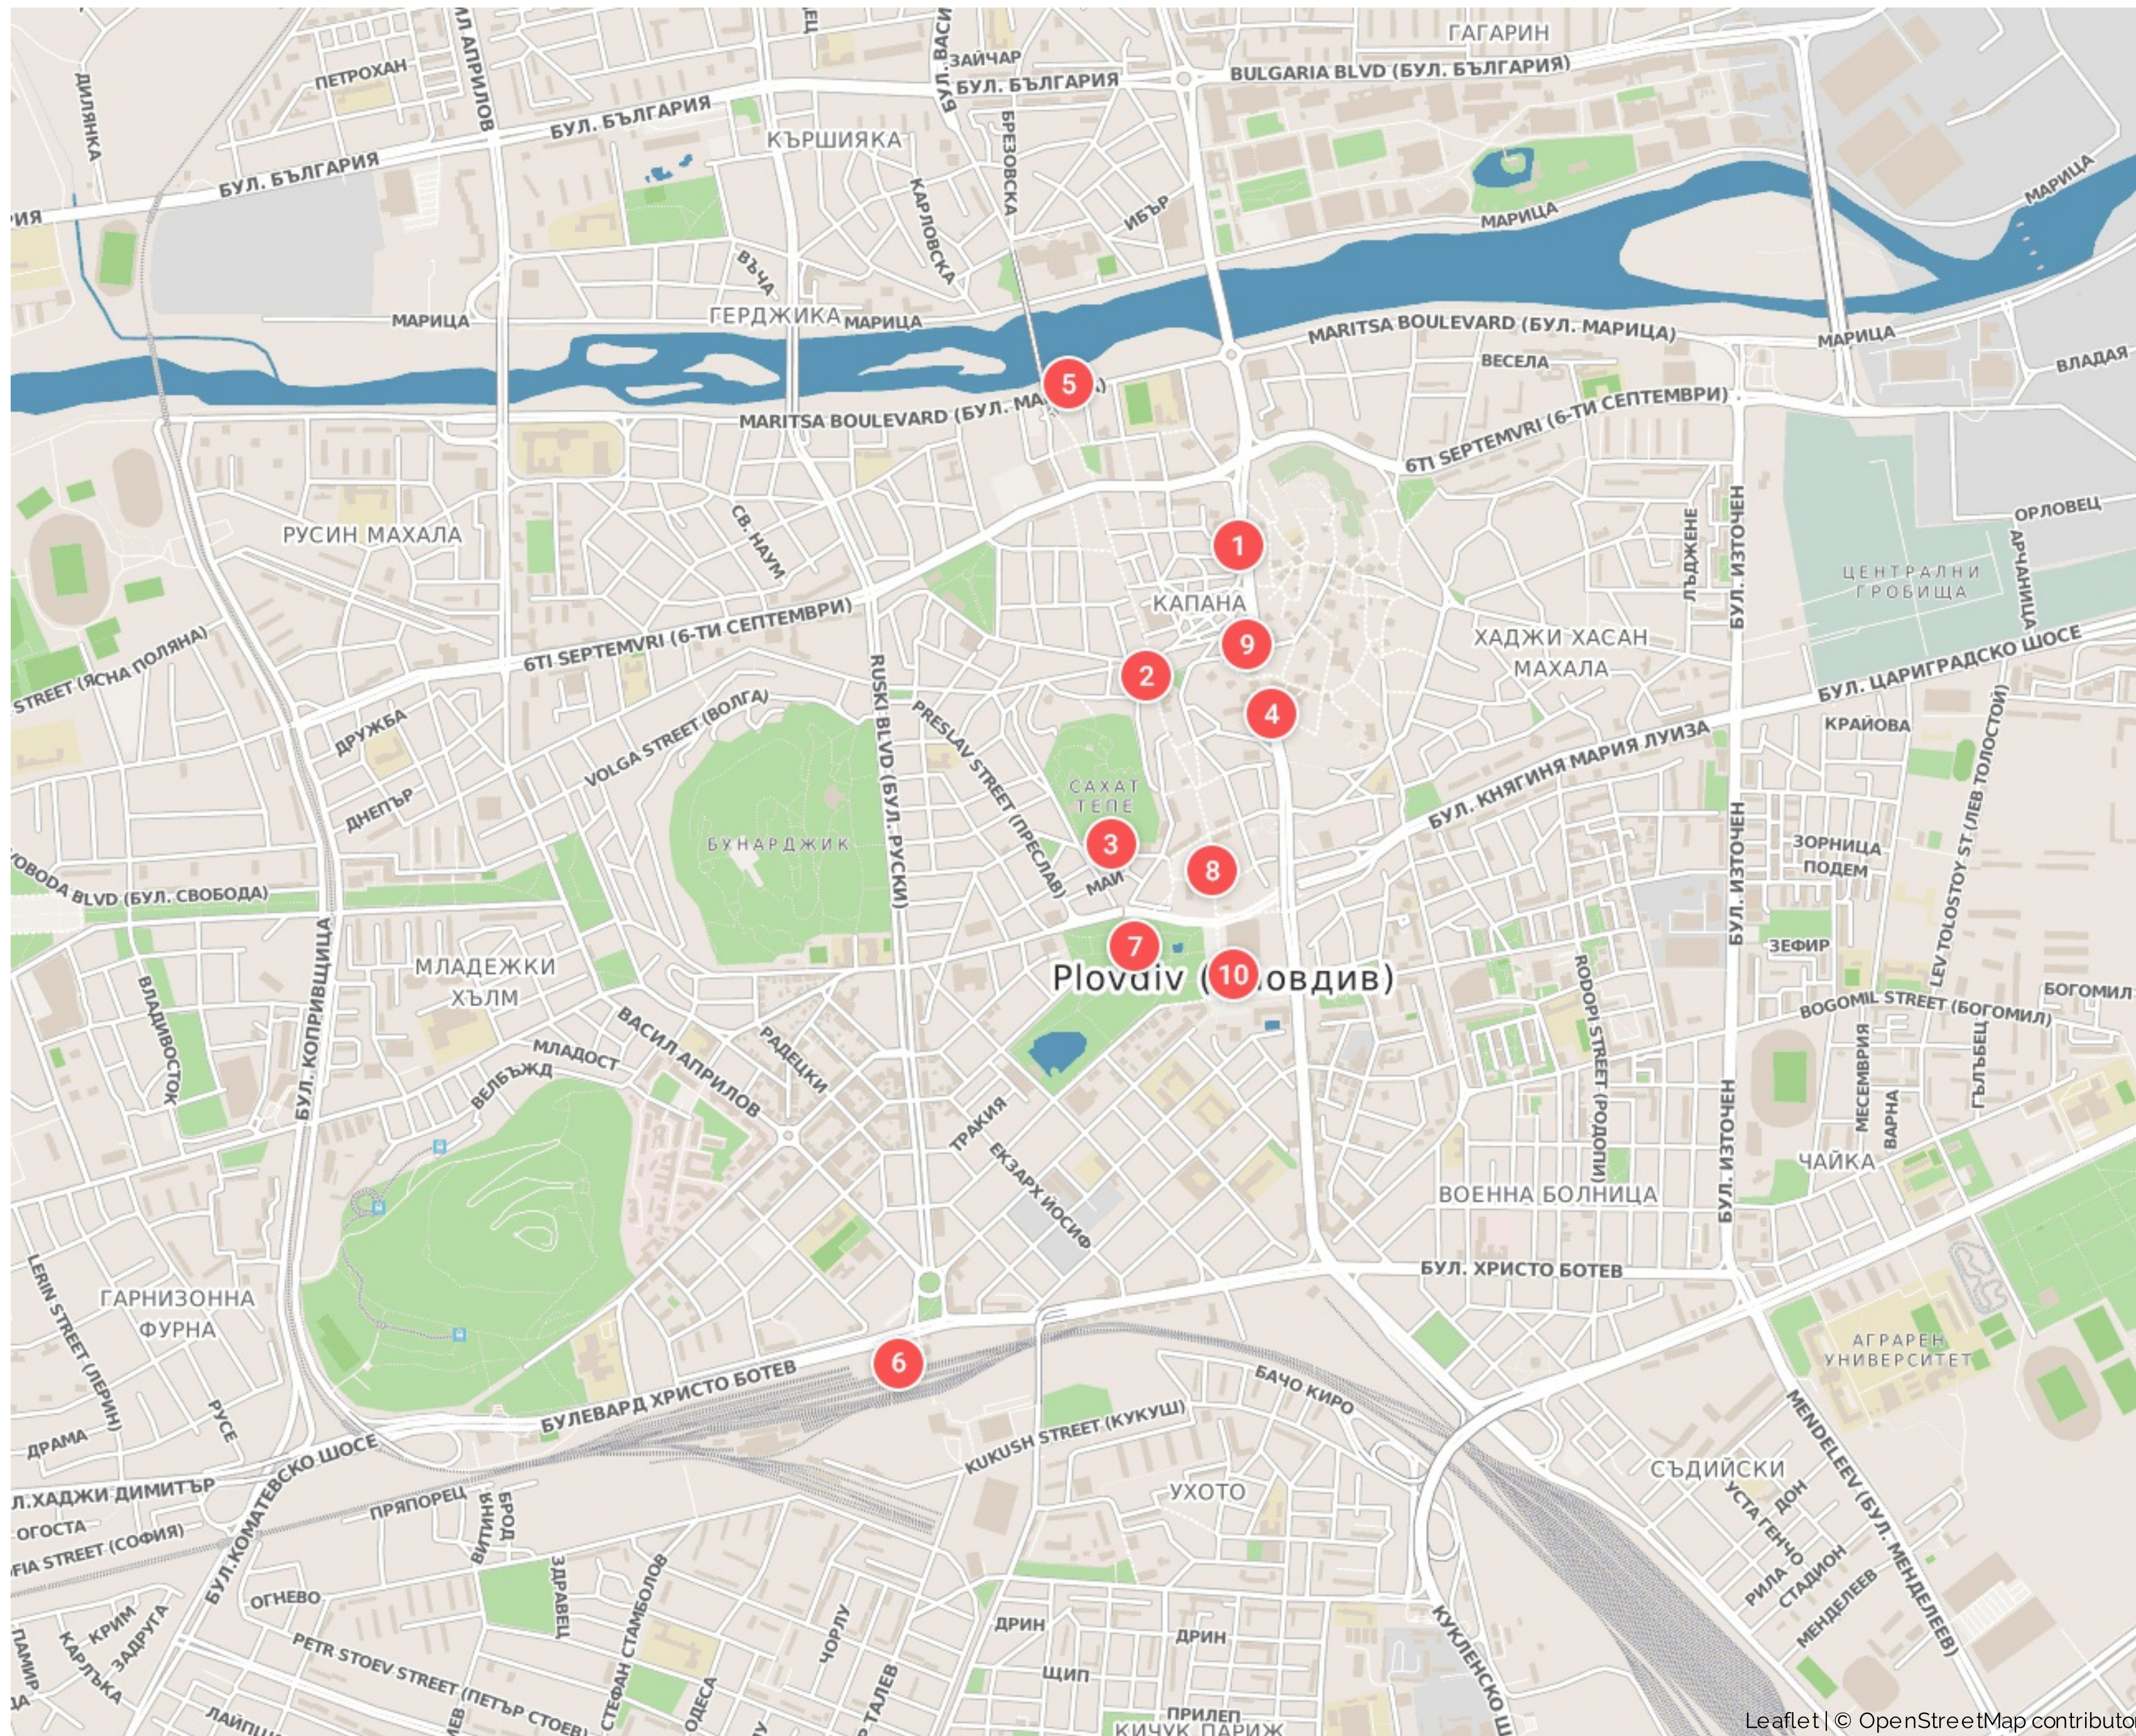

Plovdiv

Bulgaria

1. Old Town
2. Plovdiv Roman Stadium
3. Central District
4. Roman amphitheatre
5. Maritsa River
6. Plovdiv Central Railway Station
7. Tzar Simeon Garden
8. Main Street
9. Philippopolis Art Gallery
10. Plovdiv Central Square

Syctic Travel Planner