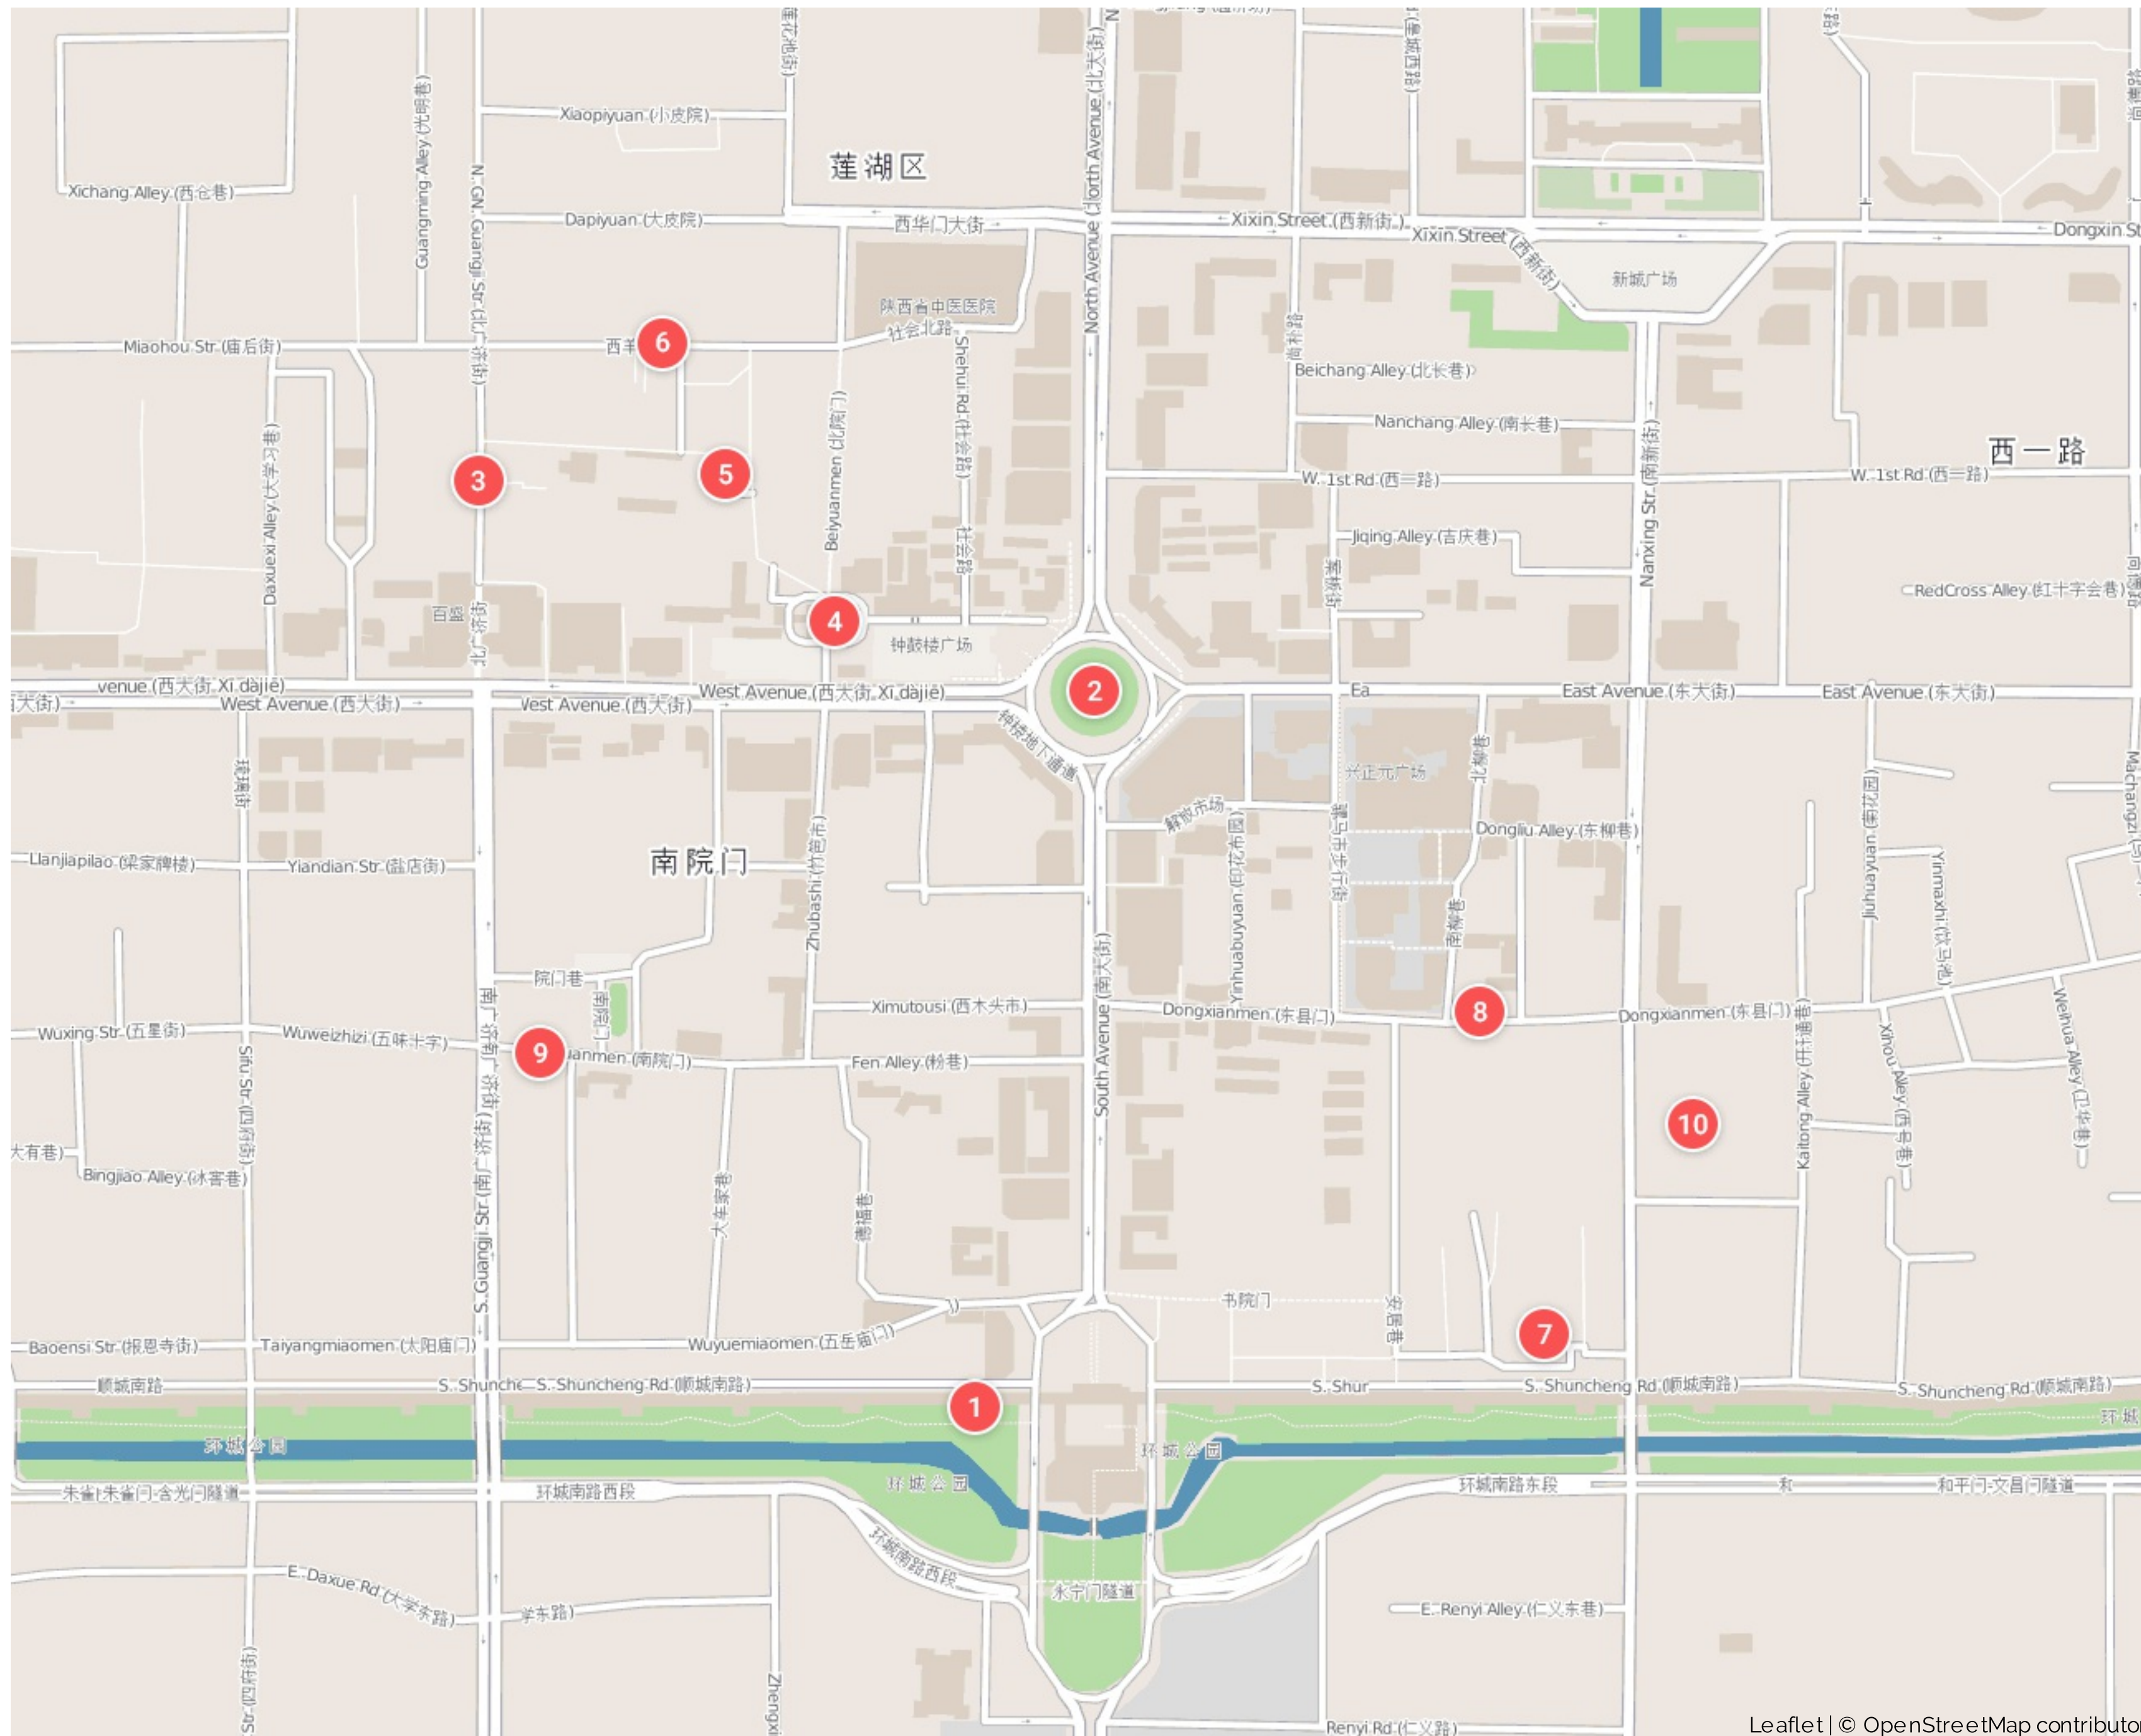

Shaanxi Province, China

1. City Walls
2. Bell Tower of Xi'an
3. Muslim Quarter
4. Xi'an Drum Tower Museum
5. Great Mosque
6. Xiyang Shi
7. Stele Forest
8. Qin Yu Rou Jia Mo
9. Calligraphy Street
10. Wolong Temple

Syctic Travel Planner