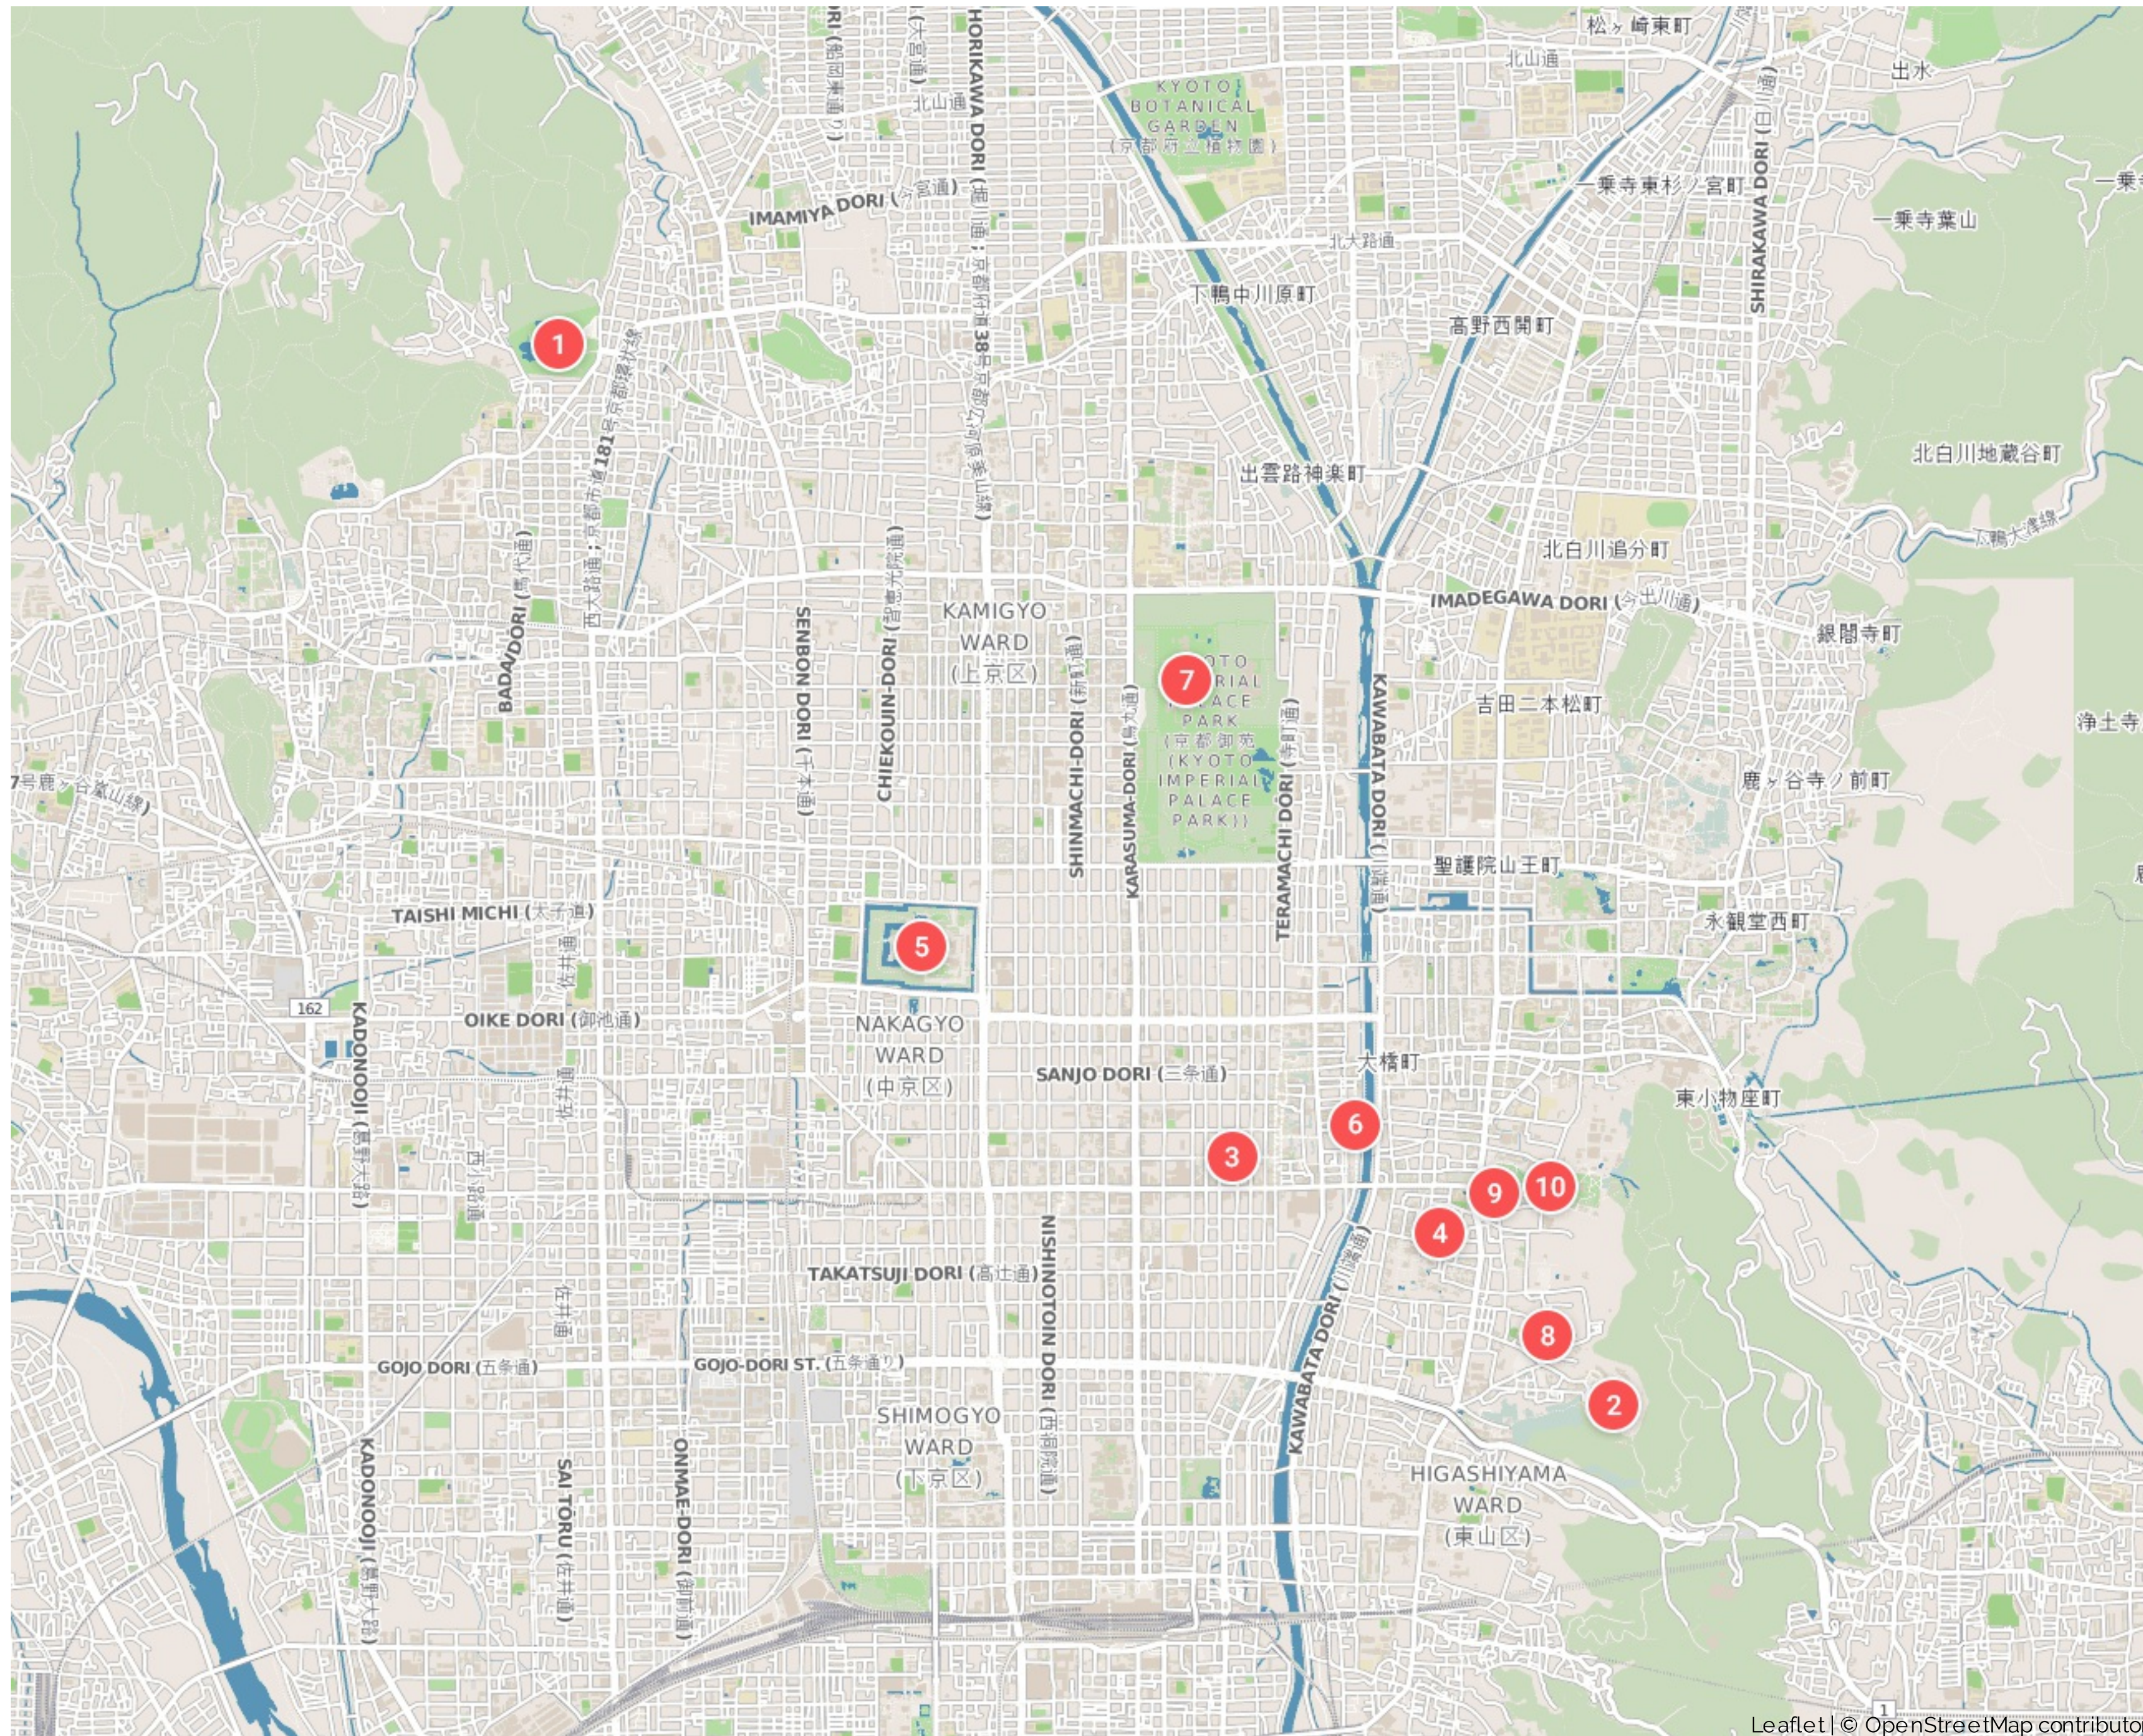

Kamigyō-ku

Japan

1. Kinkaku-ji (Golden Pavilion Temple)
2. Kiyomizu-dera Temple
3. Nishiki Market
4. Gion Corner
5. Nijō Castle
6. Pontochō District
7. Kyoto Imperial Palace (KYOTO IMPERIAL PALACE PARK)
8. Ninen-zaka / sannenzaka
9. Yasaka Shrine
10. Maruyama Park

Syctic Travel Planner