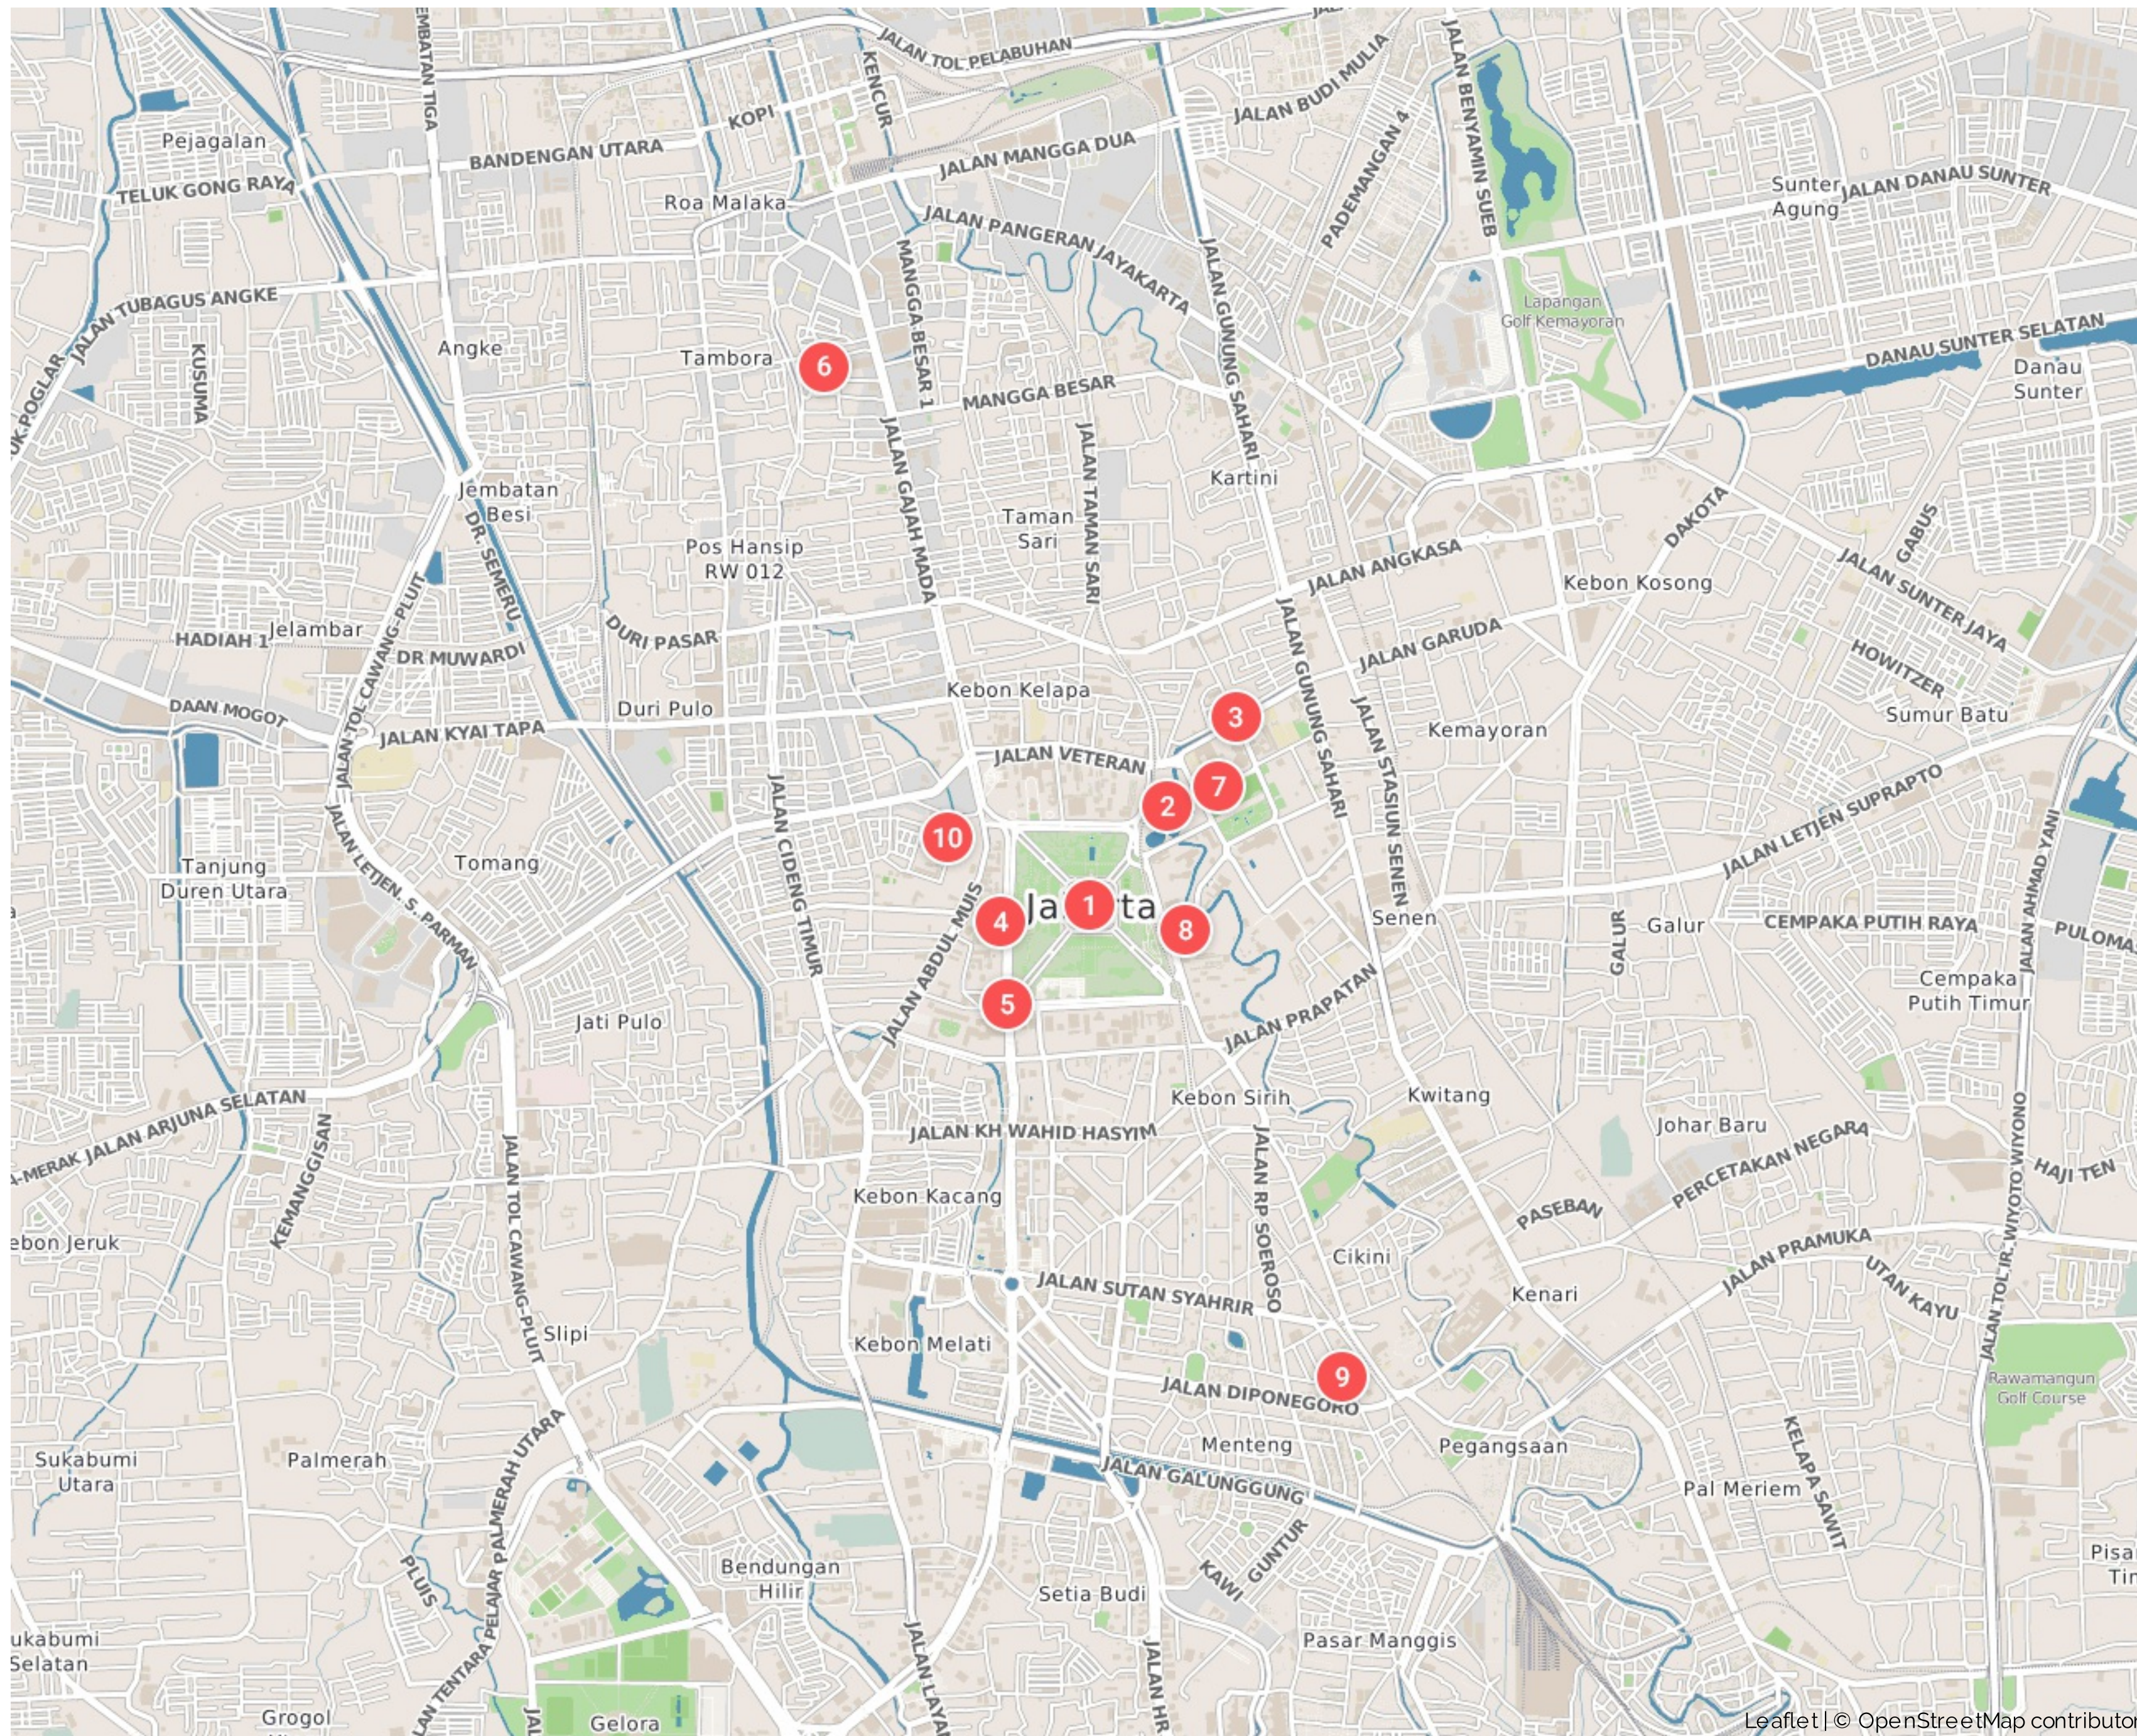

## Jakarta Indonesia

1. National Monument
2. Istiqlal Mosque
3. Pasar Baru
4. National Museum
5. Mahabharata Monument
6. Glodok
7. Cathedral
8. Immanuel Church
9. Jalan Surabaya
10. Taman Prasasti Museum

Syctic Travel Planner