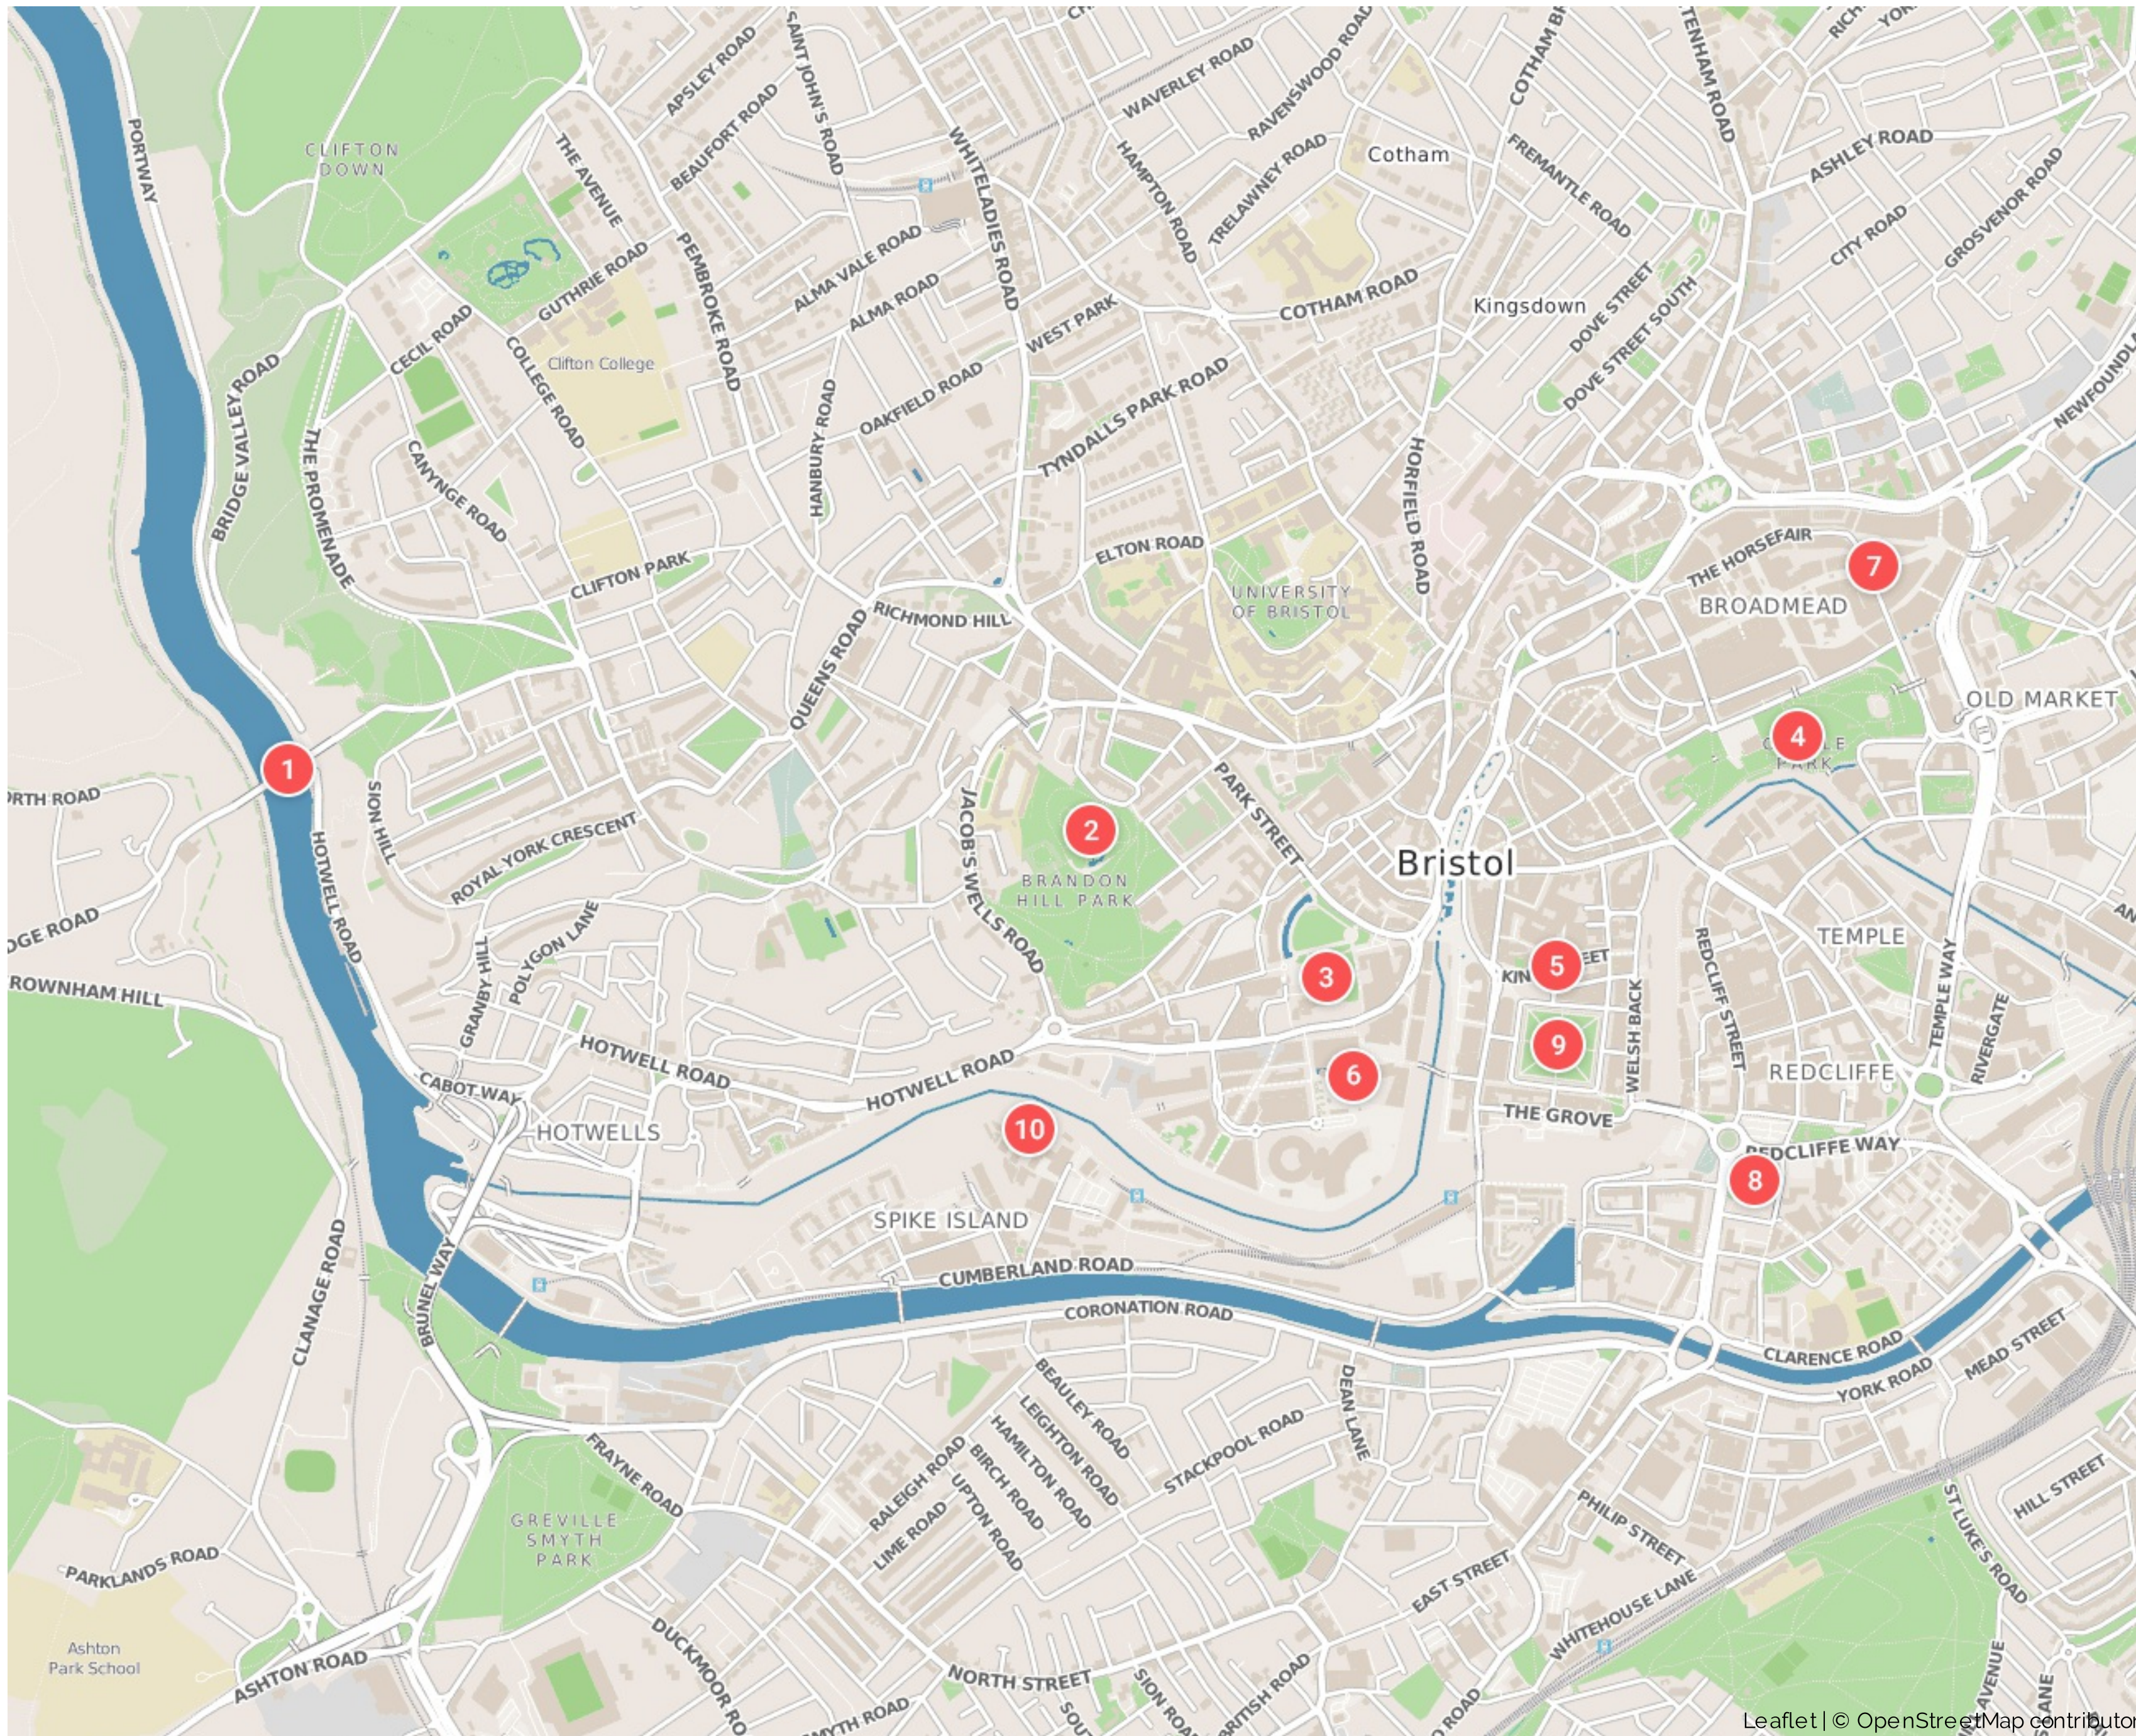

Bristol

Bristol, United Kingdom

1. Clifton Suspension Bridge
2. Cabot Tower
3. Bristol Cathedral
4. Castle Park
5. King Street
6. Bristol Harbour
7. Cabot Circus
8. St Mary Redcliffe
9. Queen Square
10. SS Great Britain

Syctic Travel Planner