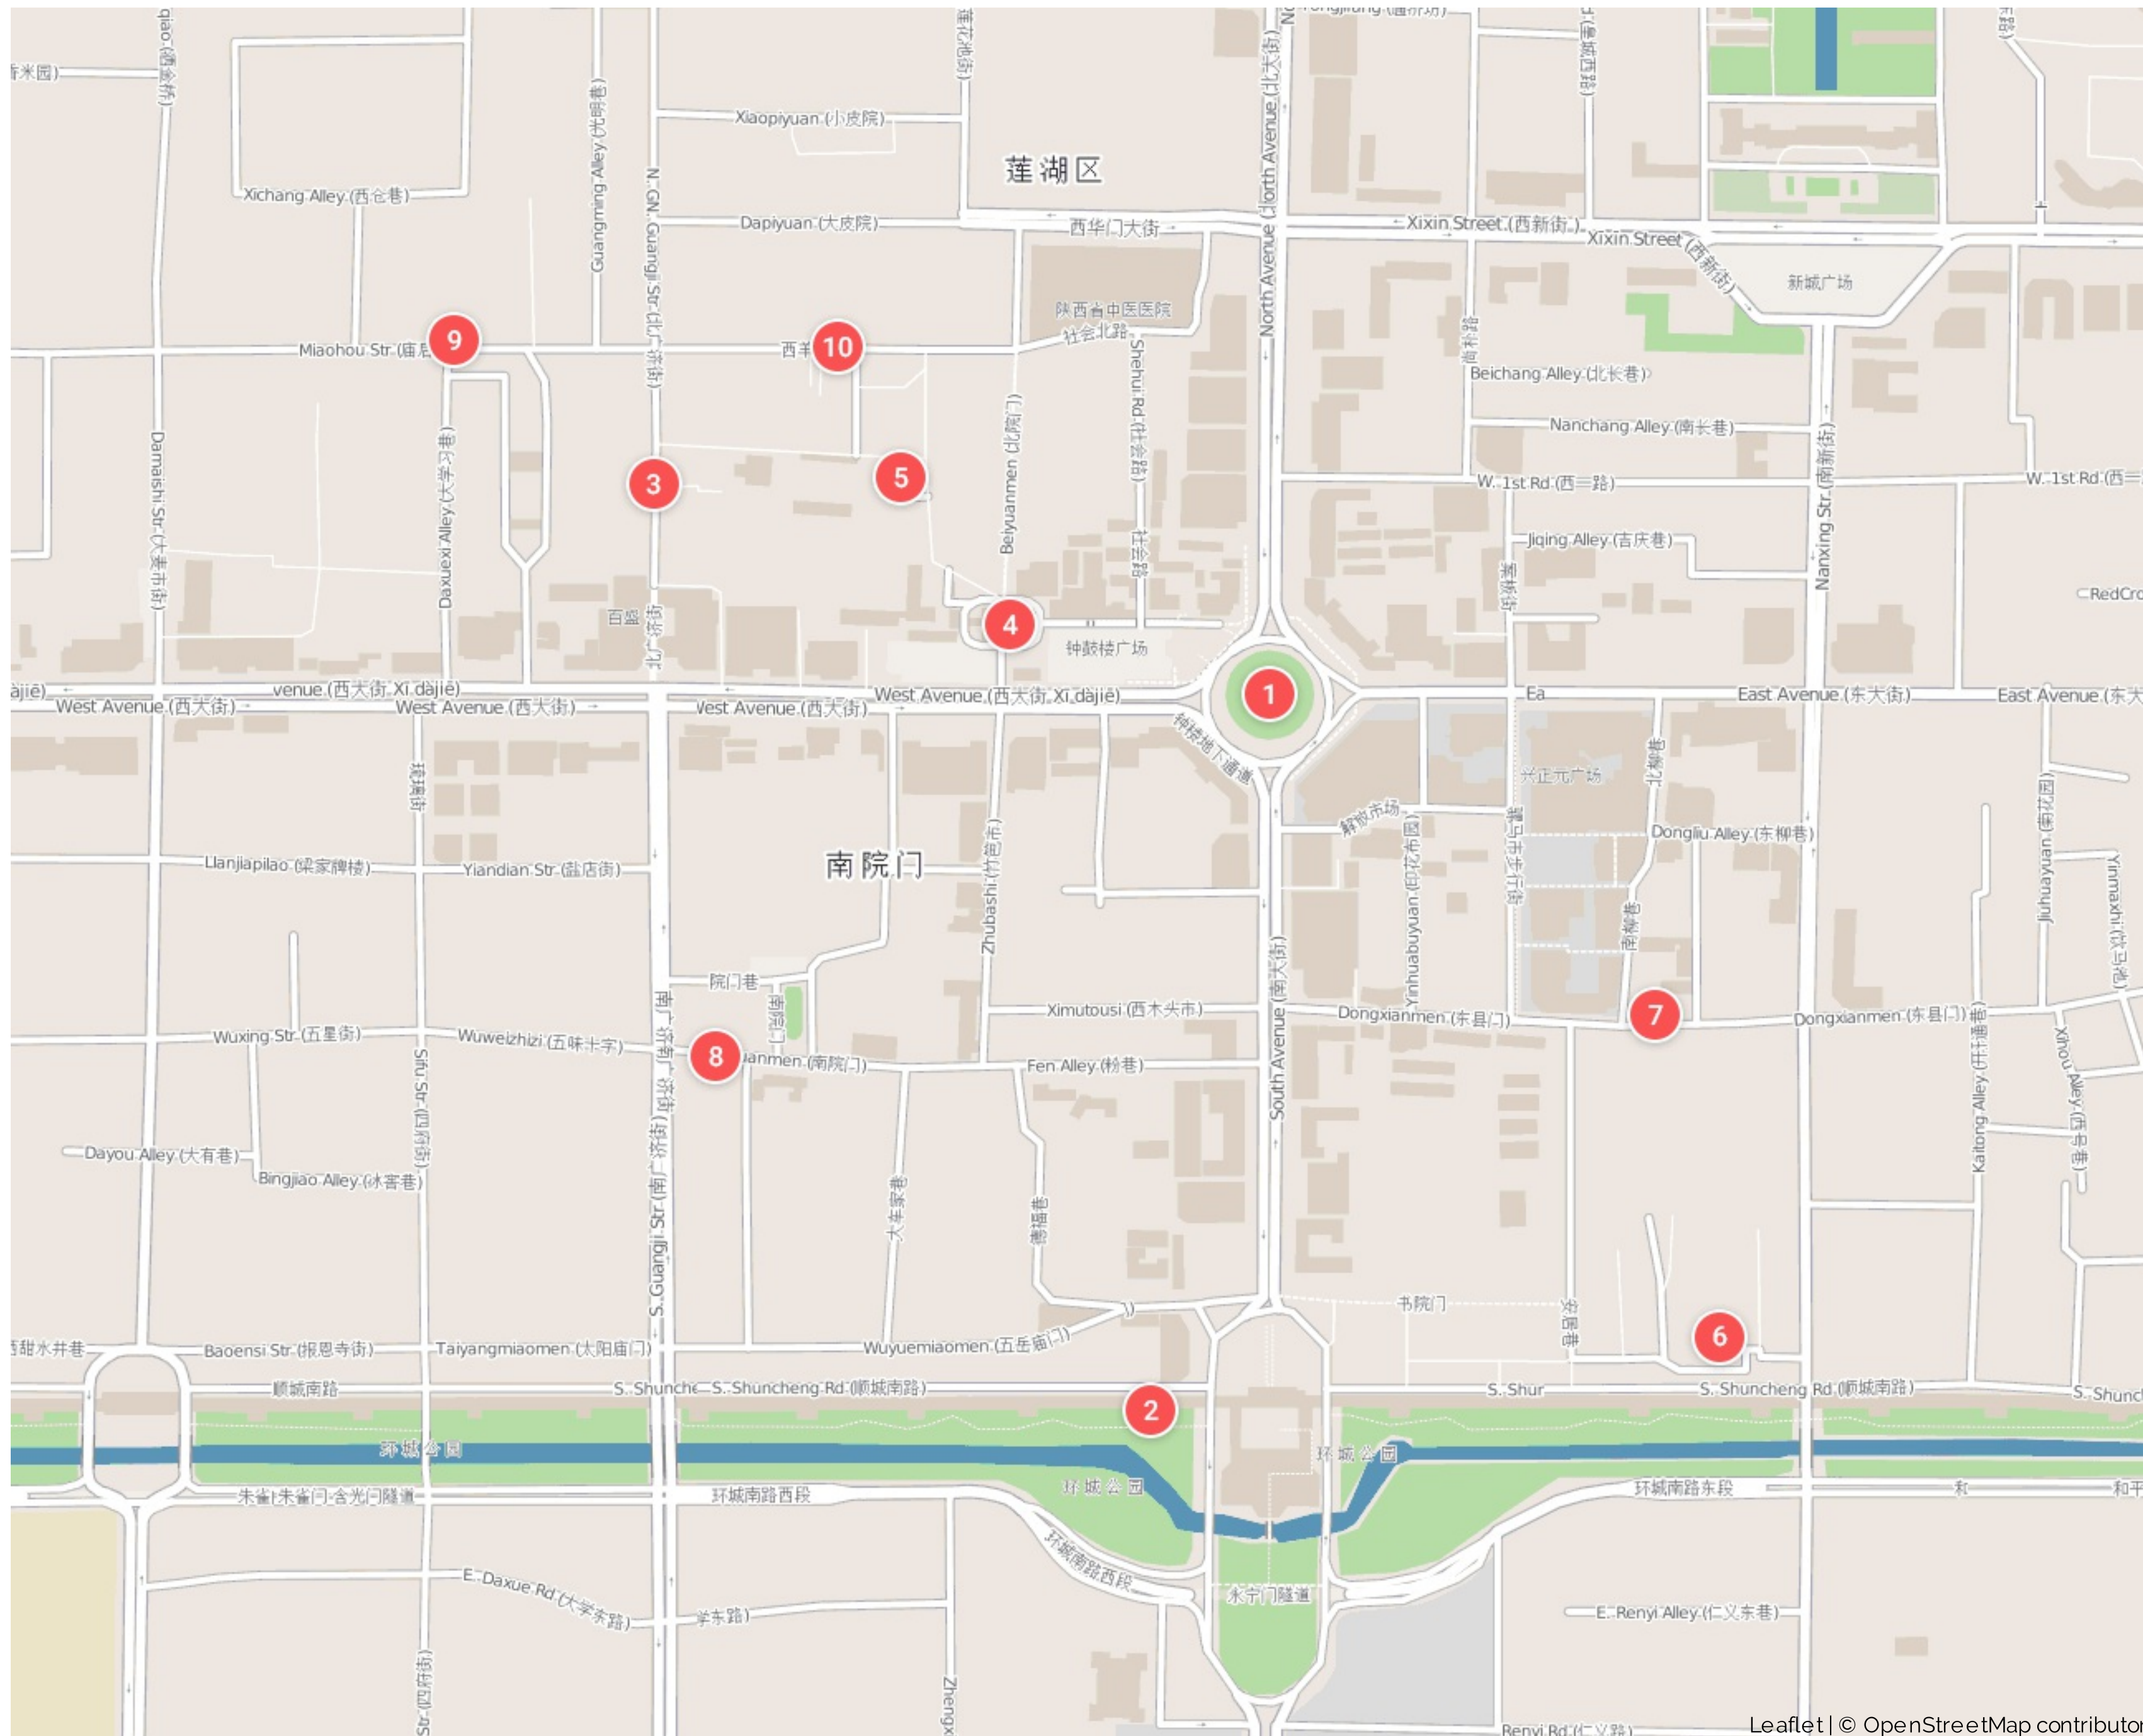

**Shaanxi Province, China**

1. Bell Tower of Xi'an
2. City Walls
3. Muslim Quarter
4. Xi'an Drum Tower Museum
5. Great Mosque
6. Stele Forest
7. Qin Yu Rou Jia Mo
8. Calligraphy Street
9. Great Mosque of Xi'an
10. Xiyang Shi

**Syctic Travel Planner**