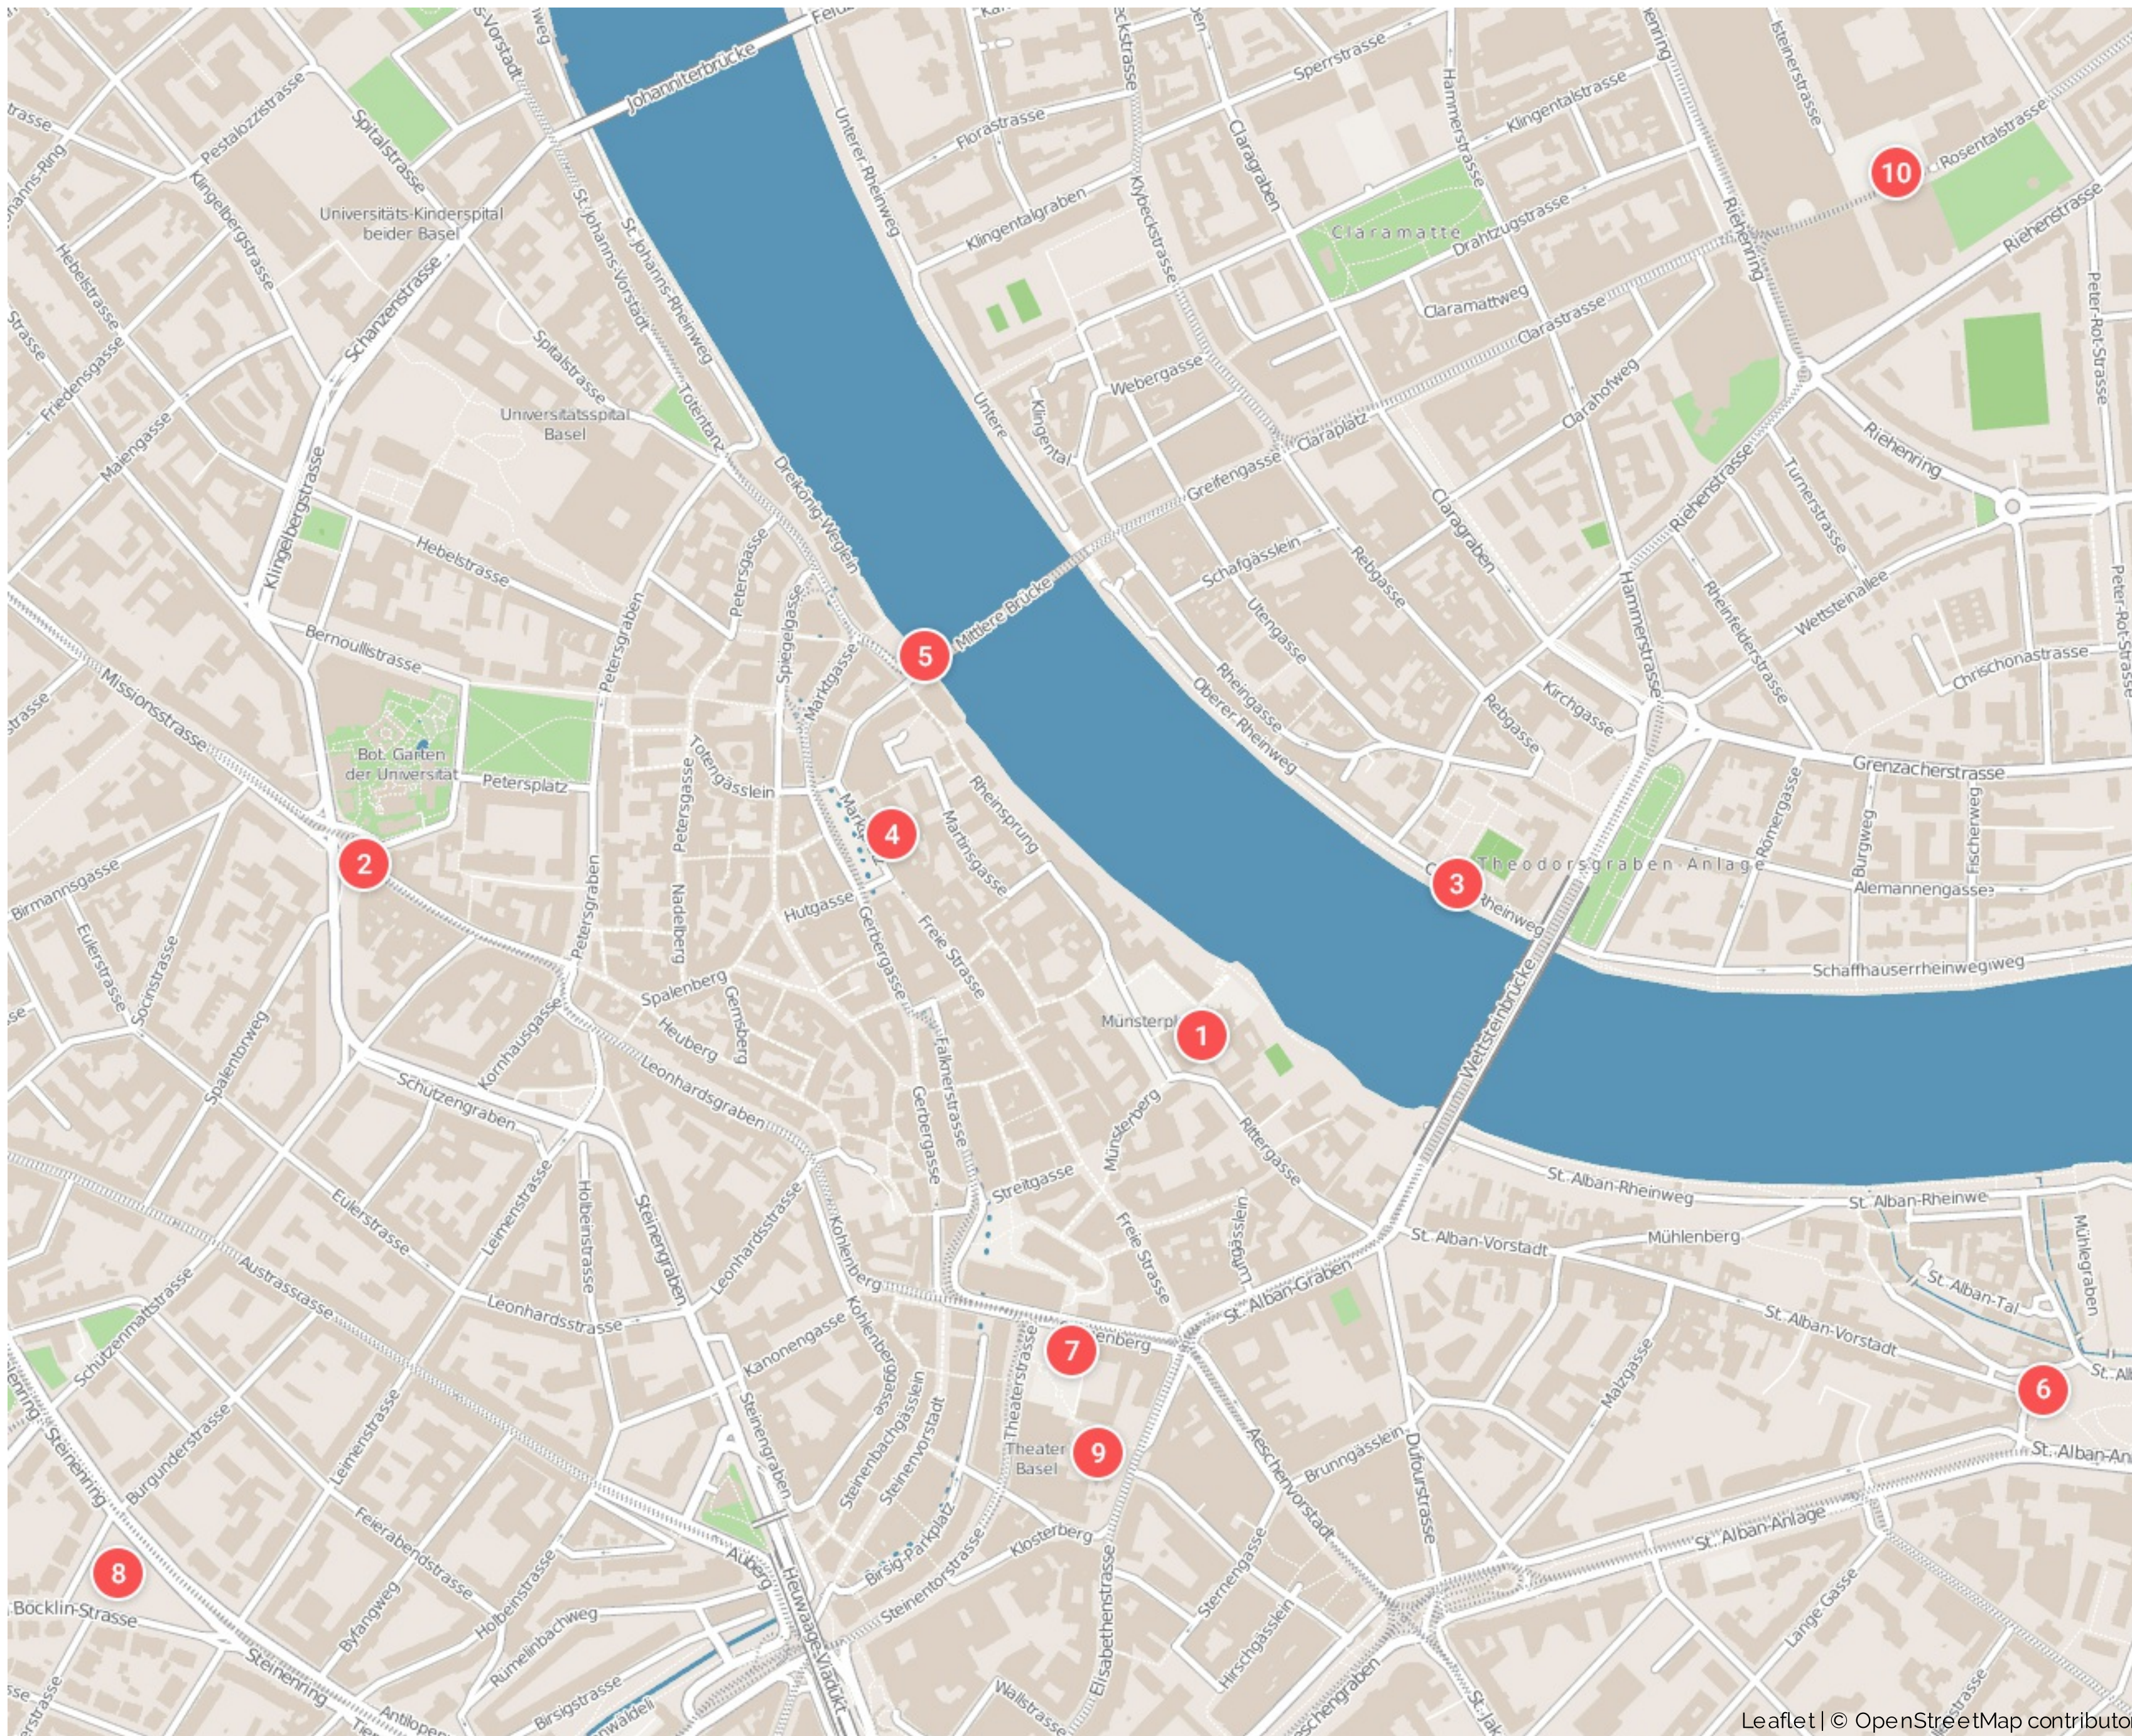

Basel
Switzerland

1. Basel Münster
2. Gate of Spalen
3. Rhine promenade
4. City Hall
5. Central Bridge
6. St. Alban Gate
7. Tinguely Brunnen
8. St. Paul's Church, Basel
9. Elisabeth Church
10. Exhibition Tower

Syctic Travel Planner