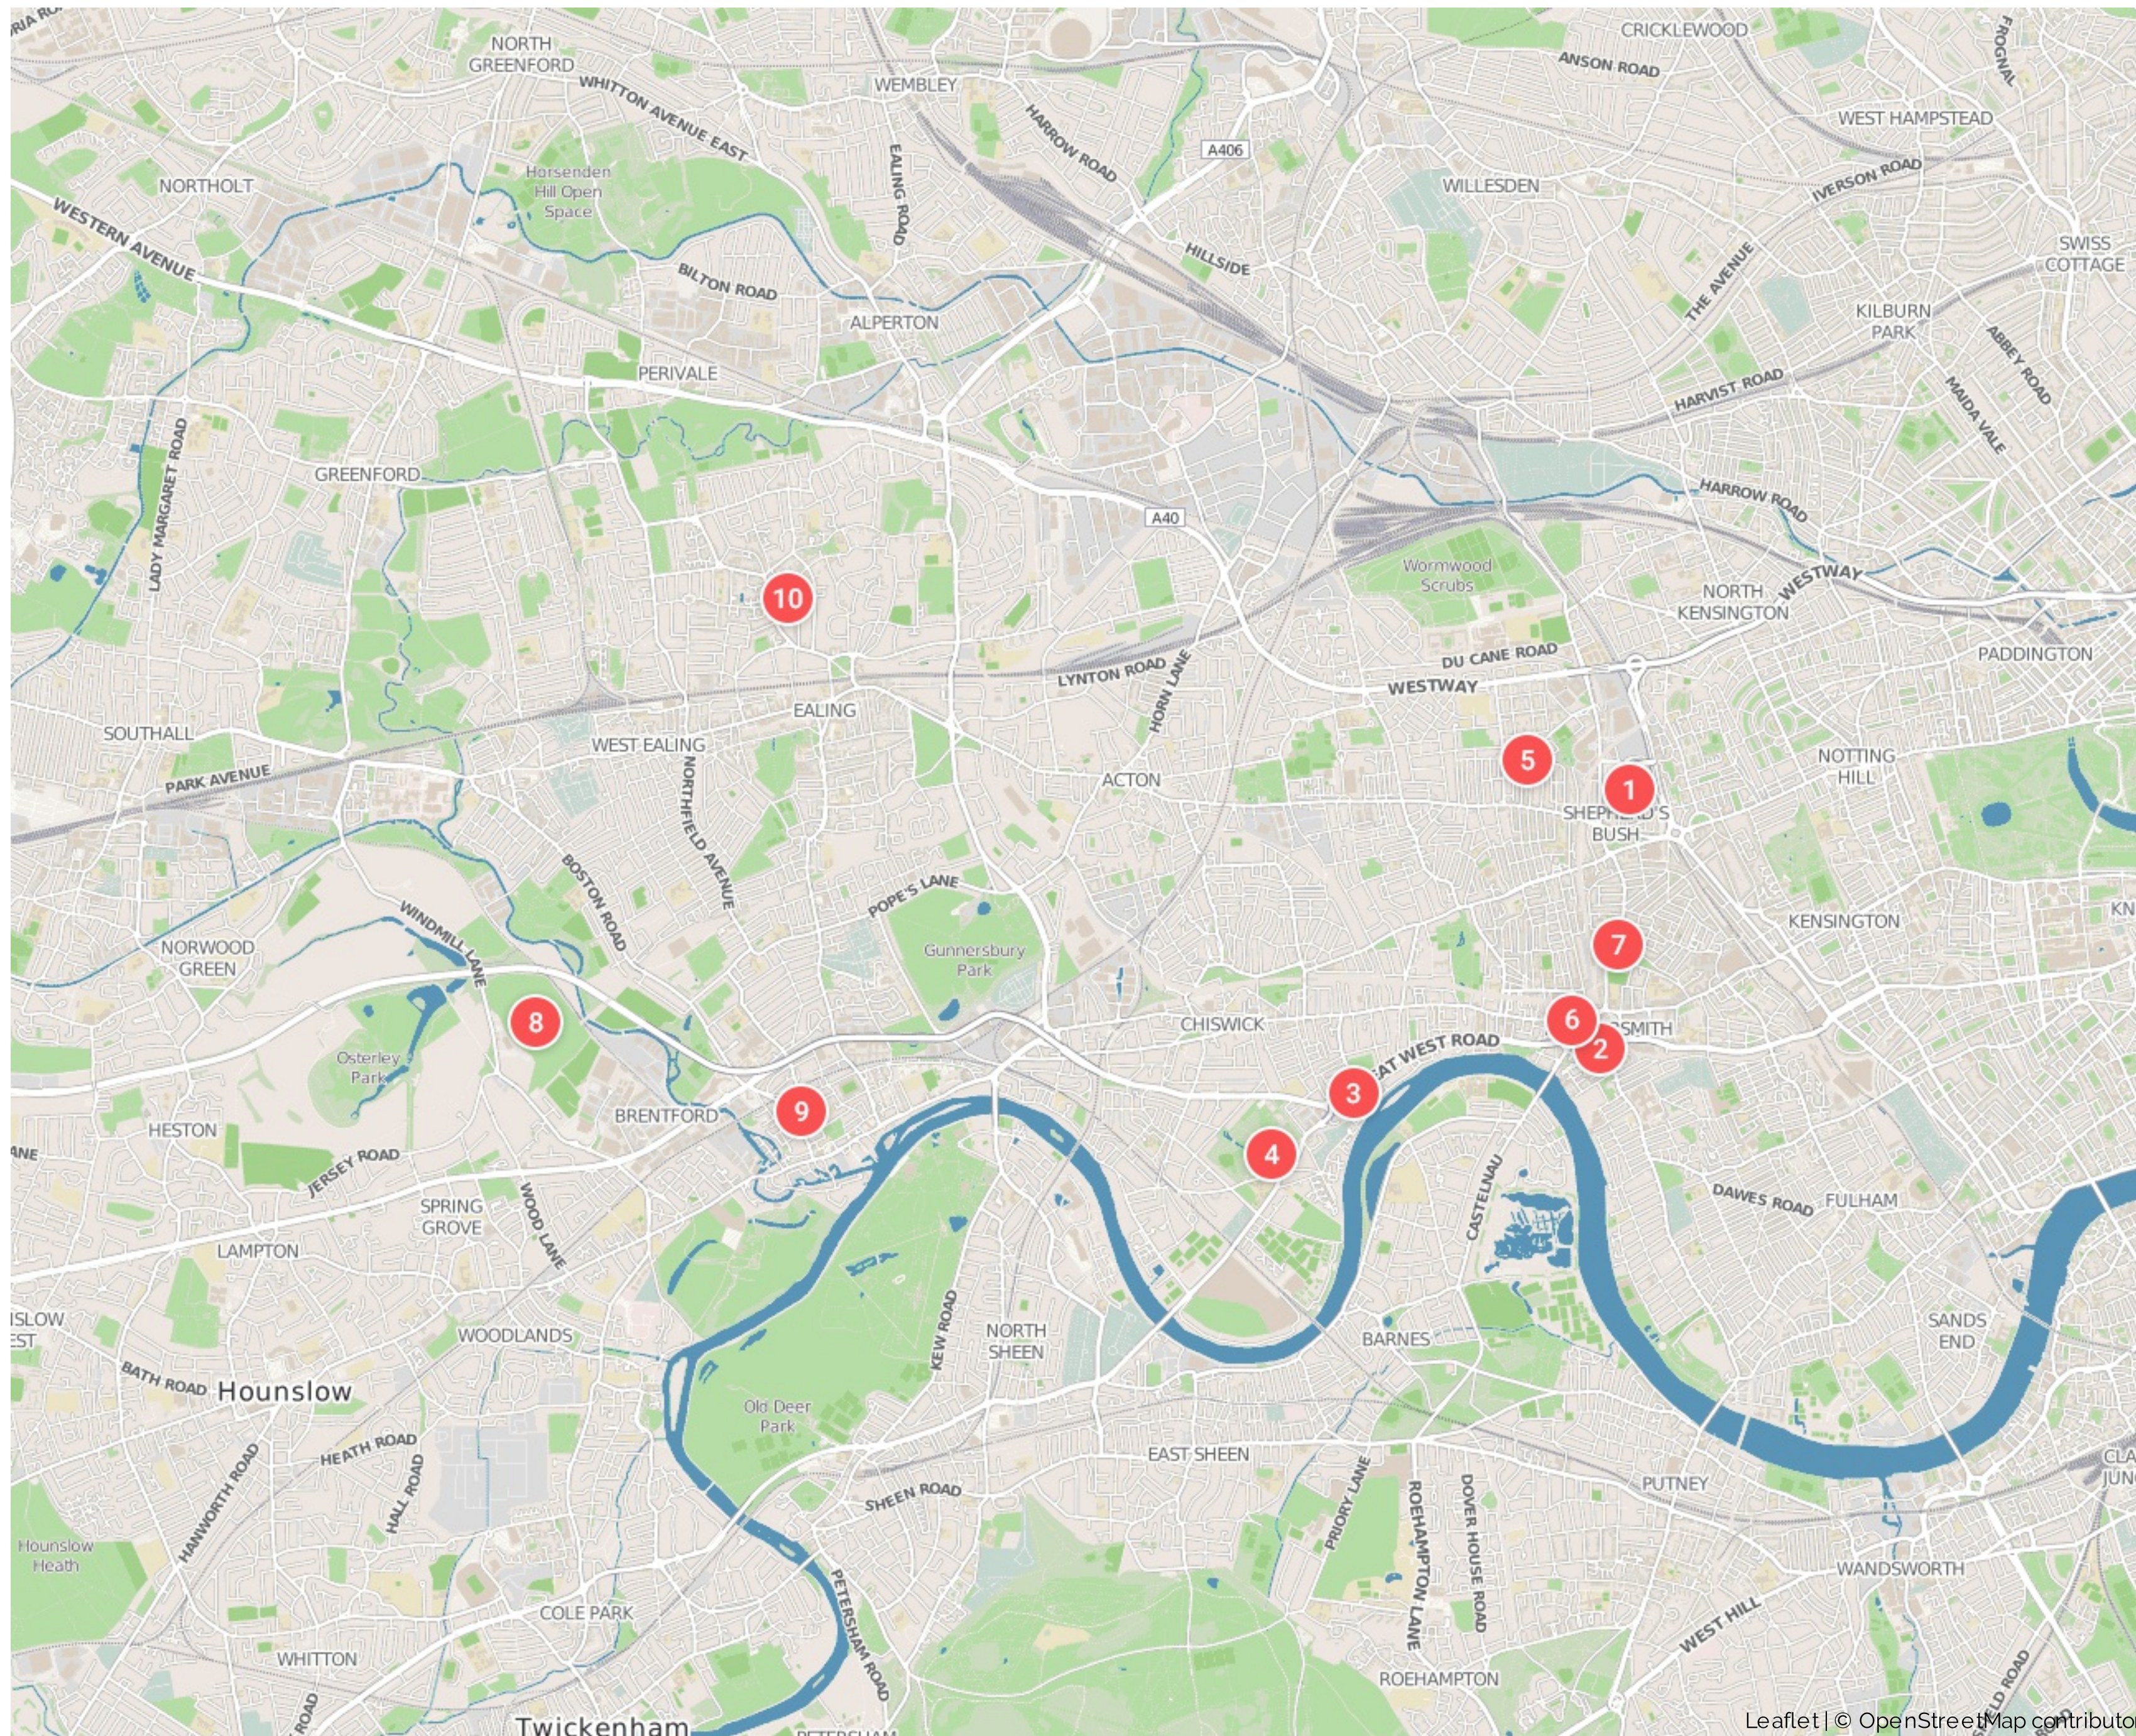

Acton

United Kingdom

1. Westfield London
2. Eventim Apollo
3. Fuller's Brewery
4. Chiswick House
5. Loftus Road Stadium
6. TK Maxx
7. Los Molinos
8. Wyke Green Golf Club
9. Brentford Library
10. Ealing Abbey

Syctic Travel Planner