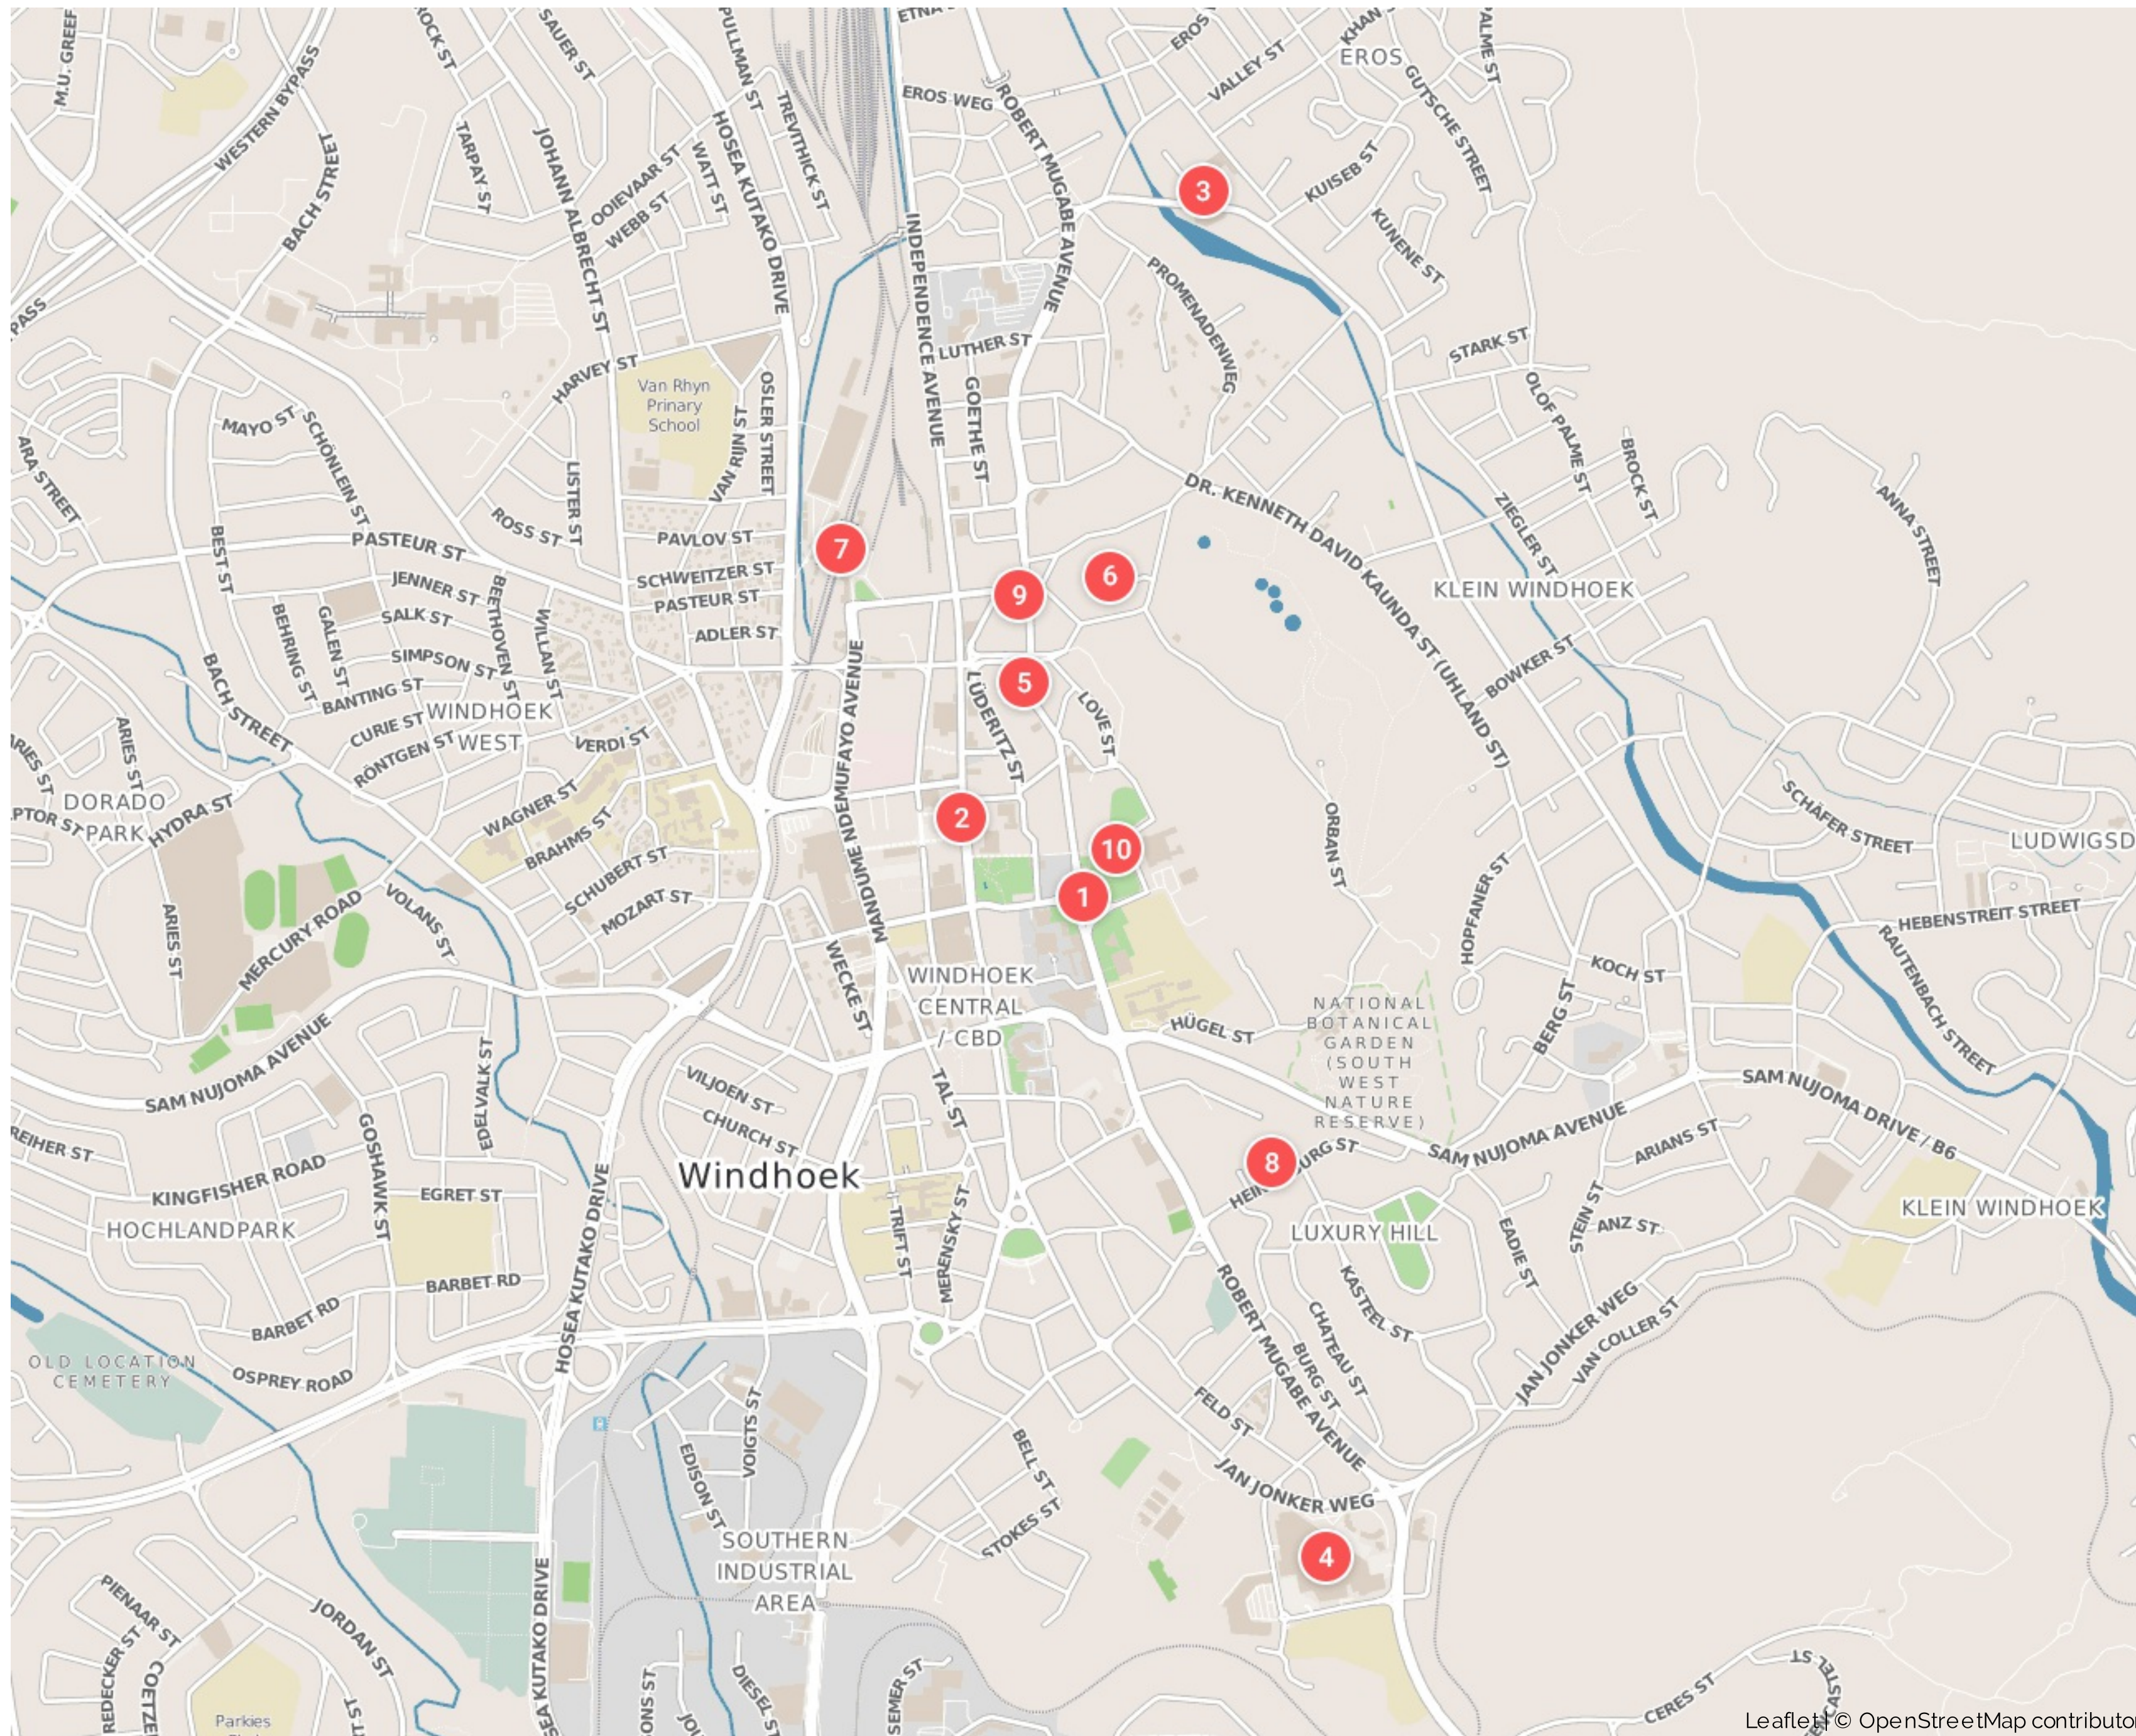

Windhuk

Namibia

1. Christuskirche
2. Independence Avenue
3. Joe's Beerhouse
4. Maerua Mall
5. National Theatre of Namibia
6. Werth Lookout
7. Bahnhof Windhoek
8. Heinitzburg
9. Turnhalle
10. Parlamentsgarten

Syctic Travel Planner